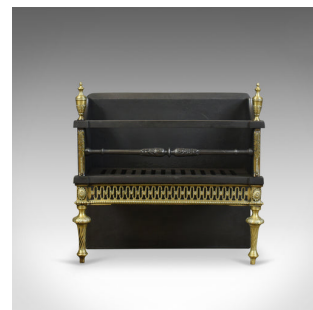

Vintage Fire Basket, Mid C20th in Victorian Taste, English Fire Grate Iron Brass

DESCRIPTION

Our Stock # 18.5394

This is a vintage fire basket, mid 20th century in the Victorian taste. An English fire grate in iron and brass.

- Free-standing design with useful narrow proportions
- Suitable for all fuel types in heavy cast and hand forged iron
- Robust, of quality craftsmanship and finished in traditional graphite
- Desirable full back-plate for heat storage and reflection
- Raised on attractive tapering brass front legs
- A pierced frieze beneath single turned log bar
- Dressed with brass classical urn finials

A simply lovely and functional item of fireside furniture to be welcomed into any location.

Search [London Fine for #18.5394](#) , or scan the QR code for more photos and details

DIMENSIONS

Max Width: 52cm (20.5")