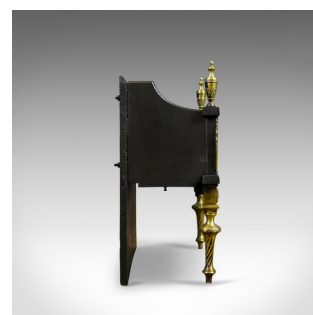

Vintage Fire Basket, Mid C20th in Victorian Taste, English Fire Grate Iron Brass

DESCRIPTION

Our Stock # 18.5394

This is a vintage fire basket, mid 20th century in the Victorian taste. An English fire grate in iron and brass.

- Free-standing design with useful narrow proportions
- Suitable for all fuel types in heavy cast and hand forged iron
- Robust, of quality craftsmanship and finished in traditional graphite
- Desirable full back-plate for heat storage and reflection
- Raised on attractive tapering brass front legs
- A pierced frieze beneath single turned log bar
- Dressed with brass classical urn finials

A simply lovely and functional item of fireside furniture to be welcomed into any location.

Search [London Fine for #18.5394](#) , or scan the QR code for more photos and details

DIMENSIONS

Max Width: 52cm (20.5")