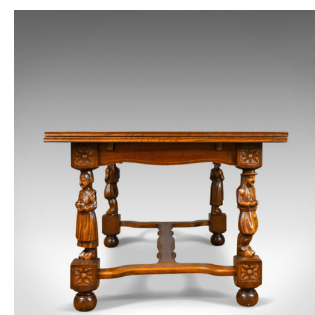

Antique Dining Table, Extending, Oak, Draw Leaf, Flemish, Seats up to 10,
c.1930

DESCRIPTION

Our Stock # 11.3092

This is an antique dining table, an extending, oak draw leaf, Flemish farmhouse parquet table seating up to ten from the early 20th century, c.1930.

- Superb antique Flemish farmhouse table
- Parquet top in good order and displaying beautiful colour
- Seating six closed and up to ten extended
- Shaped apron with carved foliate embellishment
- Standing upon appealing figure carved legs of ladies and gentlemen
- Draw leaves in good order opening with a smooth action, displaying straight grain

A super example of a Flemish antique dining table. Solid joints and construction, delivered waxed, polished and ready for the home.

Search [London Fine for #11.3092](#) , or scan the QR code for more photos and details

DIMENSIONS

Min Width: 160cm (63")
 Max (Extended) Width: 260cm (102.25")
 Max Depth: 100cm (39.25")
 Max Height: 76.5cm (30")