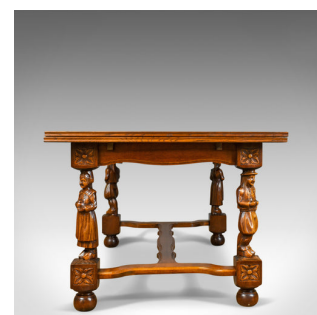

Antique Dining Table, Extending, Oak, Draw Leaf, Flemish, Seats up to 10,
c.1930

DESCRIPTION

Our Stock # 11.3092

This is an antique dining table, an extending, oak draw leaf, Flemish farmhouse parquet table seating up to ten from the early 20th century, c.1930.

- Superb antique Flemish farmhouse table
- Parquet top in good order and displaying beautiful colour
- Seating six closed and up to ten extended
- Shaped apron with carved foliate embellishment
- Standing upon appealing figure carved legs of ladies and gentlemen
- Draw leaves in good order opening with a smooth action, displaying straight grain

A super example of a Flemish antique dining table. Solid joints and construction, delivered waxed, polished and ready for the home.

Search [London Fine for #11.3092](#) , or scan the QR code for more photos and details

DIMENSIONS

Min Width: 160cm (63")
 Max (Extended) Width: 260cm (102.25")
 Max Depth: 100cm (39.25")
 Max Height: 76.5cm (30")