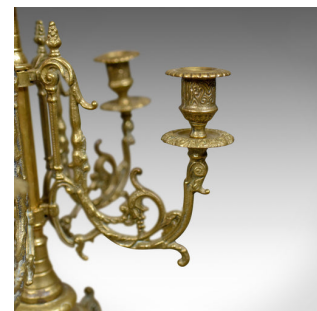

Large Candelabra, 19th Century, French, Brass Gilt Centrepiece, Circa 1900

**DESCRIPTION**

Our Stock # 18.5348

This is a large candelabra, a 19th century, French, brass gilt table centrepiece dating to circa 1900.

- Substantial and magnificent gilt brass candelabra
- Offering five elaborately scrolled branches
- And a sixth to the top featuring an alternative finial
- Each position tipped with classical urn sconces
- Standing upon six feet with the outer four of lion paw form
- The base adorned with foliate and moulded decoration
- Rising into the impressive classical urn with scrolled handles
- The bowl displaying reeded and etched detail

A superior, large candelabra with solid joints and construction, delivered ready for the home.

Search [London Fine for #18.5348](#) , or scan the QR code for more photos and details

DIMENSIONS

Max Width: 30cm (11.75")