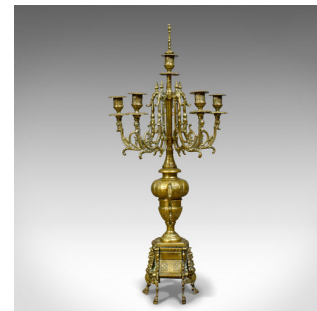

Large Candelabra, 19th Century, French, Brass Gilt Centrepiece, Circa 1900

**DESCRIPTION**

Our Stock # 18.5348

This is a large candelabra, a 19th century, French, brass gilt table centrepiece dating to circa 1900.

- Substantial and magnificent gilt brass candelabra
- Offering five elaborately scrolled branches
- And a sixth to the top featuring an alternative finial
- Each position tipped with classical urn sconces
- Standing upon six feet with the outer four of lion paw form
- The base adorned with foliate and moulded decoration
- Rising into the impressive classical urn with scrolled handles
- The bowl displaying reeded and etched detail

A superior, large candelabra with solid joints and construction, delivered ready for the home.

Search [London Fine for #18.5348](#) , or scan the QR code for more photos and details

DIMENSIONS

Max Width: 30cm (11.75")