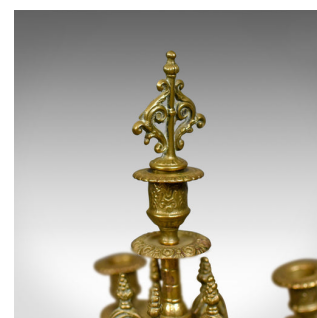

Large Candelabra, 19th Century, French, Brass Gilt Centrepiece, Circa 1900

**DESCRIPTION**

Our Stock # 18.5348

This is a large candelabra, a 19th century, French, brass gilt table centrepiece dating to circa 1900.

- Substantial and magnificent gilt brass candelabra
- Offering five elaborately scrolled branches
- And a sixth to the top featuring an alternative finial
- Each position tipped with classical urn sconces
- Standing upon six feet with the outer four of lion paw form
- The base adorned with foliate and moulded decoration
- Rising into the impressive classical urn with scrolled handles
- The bowl displaying reeded and etched detail

A superior, large candelabra with solid joints and construction, delivered ready for the home.

Search [London Fine for #18.5348](#) , or scan the QR code for more photos and details

DIMENSIONS

Max Width: 30cm (11.75")