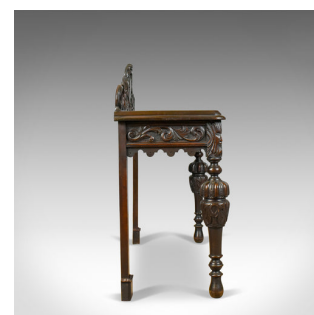

## Antique Console Table, Mid 19th Century, Scottish, Oak, Carved, Side, Circa 1860

### DESCRIPTION

Our Stock # 18.5379

This is an antique console table from the mid 19th century. Scottish, oak with carved decoration, this side table dates to circa 1860.

- A handsome console table displaying good colour and grain interest
- The top displays well and is backed by a pierce carved up-stand
- Displaying a shield supported by rampant lions and topped with feathers
- Flanked and footed by scrolled foliate mounts
- A hidden drawer extends from the right hand side
- The shaped apron compliments the up-stand
- Beautifully decorated with relief carved foliage
- Displaying masks at the corners and centre-point
- Raised on stout turned front legs terminating in pear drop feet
- Well executed, bulbous 'cup and cover' carvings to the upper leg
- Typical flat back legs allow for close wall placement

### DIMENSIONS

Max Width: 126cm (49.5")  
 Max Depth: 50cm (19.75")  
 Max Height: 112cm (44")  
 Counter Height: 84cm (33")  
 Up-Stand: 28cm (11")