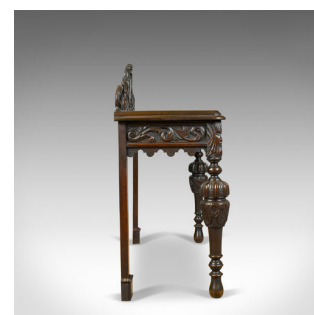

Antique Console Table, Mid 19th Century, Scottish, Oak, Carved, Side, Circa 1860

DESCRIPTION

Our Stock # 18.5379

This is an antique console table from the mid 19th century. Scottish, oak with carved decoration, this side table dates to circa 1860.

- A handsome console table displaying good colour and grain interest
- The top displays well and is backed by a pierce carved up-stand
- Displaying a shield supported by rampant lions and topped with feathers
- Flanked and footed by scrolled foliate mounts
- A hidden drawer extends from the right hand side
- The shaped apron compliments the up-stand
- Beautifully decorated with relief carved foliage
- Displaying masks at the corners and centre-point
- Raised on stout turned front legs terminating in pear drop feet
- Well executed, bulbous 'cup and cover' carvings to the upper leg
- Typical flat back legs allow for close wall placement

Search [London Fine for #18.5379](#) , or scan the QR code for more photos and details

DIMENSIONS

Max Width: 126cm (49.5")
 Max Depth: 50cm (19.75")
 Max Height: 112cm (44")
 Counter Height: 84cm (33")
 Up-Stand: 28cm (11")