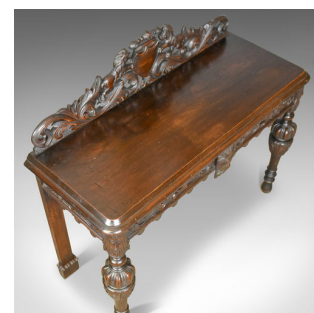

## Antique Console Table, Mid 19th Century, Scottish, Oak, Carved, Side, Circa 1860

### DESCRIPTION

Our Stock # 18.5379

This is an antique console table from the mid 19th century. Scottish, oak with carved decoration, this side table dates to circa 1860.

- A handsome console table displaying good colour and grain interest
- The top displays well and is backed by a pierce carved up-stand
- Displaying a shield supported by rampant lions and topped with feathers
- Flanked and footed by scrolled foliate mounts
- A hidden drawer extends from the right hand side
- The shaped apron compliments the up-stand
- Beautifully decorated with relief carved foliage
- Displaying masks at the corners and centre-point
- Raised on stout turned front legs terminating in pear drop feet
- Well executed, bulbous 'cup and cover' carvings to the upper leg
- Typical flat back legs allow for close wall placement

### DIMENSIONS

Max Width: 126cm (49.5")  
 Max Depth: 50cm (19.75")  
 Max Height: 112cm (44")  
 Counter Height: 84cm (33")  
 Up-Stand: 28cm (11")