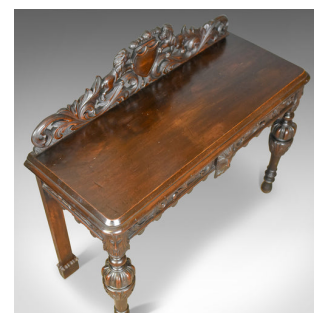

Antique Console Table, Mid 19th Century, Scottish, Oak, Carved, Side, Circa 1860

DESCRIPTION

Our Stock # 18.5379

This is an antique console table from the mid 19th century. Scottish, oak with carved decoration, this side table dates to circa 1860.

- A handsome console table displaying good colour and grain interest
- The top displays well and is backed by a pierce carved up-stand
- Displaying a shield supported by rampant lions and topped with feathers
- Flanked and footed by scrolled foliate mounts
- A hidden drawer extends from the right hand side
- The shaped apron compliments the up-stand
- Beautifully decorated with relief carved foliage
- Displaying masks at the corners and centre-point
- Raised on stout turned front legs terminating in pear drop feet
- Well executed, bulbous 'cup and cover' carvings to the upper leg
- Typical flat back legs allow for close wall placement

Search [London Fine for #18.5379](#) , or scan the QR code for more photos and details

DIMENSIONS

Max Width: 126cm (49.5")
 Max Depth: 50cm (19.75")
 Max Height: 112cm (44")
 Counter Height: 84cm (33")
 Up-Stand: 28cm (11")