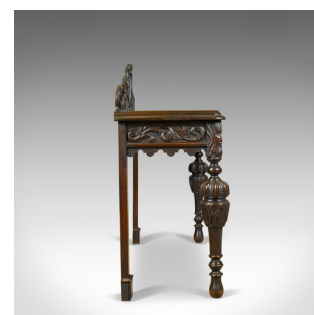

Antique Console Table, Mid 19th Century, Scottish, Oak, Carved, Side, Circa 1860

DESCRIPTION

Our Stock # 18.5379

This is an antique console table from the mid 19th century. Scottish, oak with carved decoration, this side table dates to circa 1860.

- A handsome console table displaying good colour and grain interest
- The top displays well and is backed by a pierce carved up-stand
- Displaying a shield supported by rampant lions and topped with feathers
- Flanked and footed by scrolled foliate mounts
- A hidden drawer extends from the right hand side
- The shaped apron compliments the up-stand
- Beautifully decorated with relief carved foliage
- Displaying masks at the corners and centre-point
- Raised on stout turned front legs terminating in pear drop feet
- Well executed, bulbous 'cup and cover' carvings to the upper leg
- Typical flat back legs allow for close wall placement

Search [London Fine for #18.5379](#) , or scan the QR code for more photos and details

DIMENSIONS

Max Width: 126cm (49.5")
 Max Depth: 50cm (19.75")
 Max Height: 112cm (44")
 Counter Height: 84cm (33")
 Up-Stand: 28cm (11")