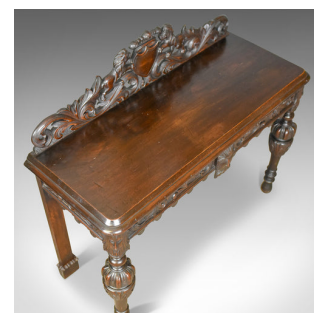

Antique Console Table, Mid 19th Century, Scottish, Oak, Carved, Side, Circa 1860

DESCRIPTION

Our Stock # 18.5379

This is an antique console table from the mid 19th century. Scottish, oak with carved decoration, this side table dates to circa 1860.

- A handsome console table displaying good colour and grain interest
- The top displays well and is backed by a pierce carved up-stand
- Displaying a shield supported by rampant lions and topped with feathers
- Flanked and footed by scrolled foliate mounts
- A hidden drawer extends from the right hand side
- The shaped apron compliments the up-stand
- Beautifully decorated with relief carved foliage
- Displaying masks at the corners and centre-point
- Raised on stout turned front legs terminating in pear drop feet
- Well executed, bulbous 'cup and cover' carvings to the upper leg
- Typical flat back legs allow for close wall placement

Search [London Fine for #18.5379](#) , or scan the QR code for more photos and details

DIMENSIONS

Max Width: 126cm (49.5")
 Max Depth: 50cm (19.75")
 Max Height: 112cm (44")
 Counter Height: 84cm (33")
 Up-Stand: 28cm (11")