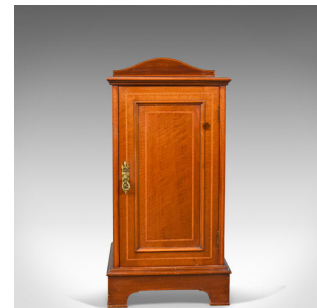

Antique Pot Cupboard, English, Edwardian, Walnut, Bedside Cabinet, Circa 1910

DESCRIPTION

Our Stock # 18.5380

This is an antique pot cupboard, an English, Edwardian, Walnut bedside cabinet dating to the early 20th century, circa 1910.

- Good colour to the English walnut
- Grain interest shows in the lustrous wax polished finish
- Of quality craftsmanship with a desirable aged patina
- Raised upon an arched plinth base dressed with quality mouldings
- The top displays well and is backed by a modest humped up-stand
- The field panel door dressed with a brass loop handle over pierced backplate
- The top, up-stand and front decorated with feather banding inlay
- Inside divided by a single shelf offering useful storage

A fine antique pot cupboard with solid joints and construction. Delivered waxed, polished and ready for the home.

Search [London Fine for #18.5380](#) , or scan the QR code for more photos and details

DIMENSIONS

Max Width: 41.5cm (16.25")

Max Depth: 36.5cm (14.25")

Max Height: 84.5cm (33.25")