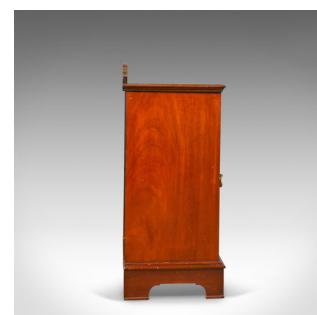

Antique Pot Cupboard, English, Edwardian, Walnut, Bedside Cabinet, Circa 1910

DESCRIPTION

Our Stock # 18.5380

This is an antique pot cupboard, an English, Edwardian, Walnut bedside cabinet dating to the early 20th century, circa 1910.

- Good colour to the English walnut
- Grain interest shows in the lustrous wax polished finish
- Of quality craftsmanship with a desirable aged patina
- Raised upon an arched plinth base dressed with quality mouldings
- The top displays well and is backed by a modest humped up-stand
- The field panel door dressed with a brass loop handle over pierced backplate
- The top, up-stand and front decorated with feather banding inlay
- Inside divided by a single shelf offering useful storage

A fine antique pot cupboard with solid joints and construction. Delivered waxed, polished and ready for the home.

Search [London Fine for #18.5380](#) , or scan the QR code for more photos and details

DIMENSIONS

Max Width: 41.5cm (16.25")

Max Depth: 36.5cm (14.25")

Max Height: 84.5cm (33.25")