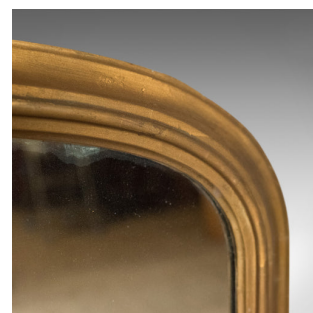

## Antique Overmantel Mirror, Mid-Sized, English, Victorian, Wall, Circa 1850

**DESCRIPTION**

Our Stock # LFA-1778

This is an antique overmantel mirror, a mid-sized, English, Victorian wall mirror in giltwood frame dating to circa 1850.

- Attractive mellow golden tones in the giltwood frame
- A refined piece displaying classical overtones
- Dome form with original mirror plate displaying desirable light foxing
- Hand-carved wood bracketing to the lower flanks
- Displaying foliate and 'C' scroll mounts to the moulded frame
- Raised on shallow bun feet and supplied with fittings ready to mount

A very nice example to dress any mantelpiece. Solid joints and construction, delivered ready for the home.

Search [London Fine for #10.1778](#), or scan the QR code for more photos and details

**DIMENSIONS**