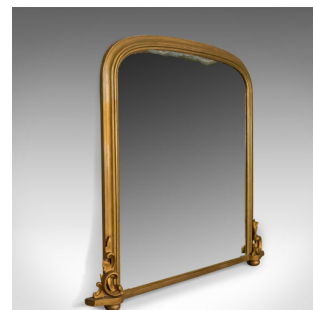

## Antique Overmantel Mirror, Mid-Sized, English, Victorian, Wall, Circa 1850

**DESCRIPTION**

Our Stock # LFA-1778

This is an antique overmantel mirror, a mid-sized, English, Victorian wall mirror in giltwood frame dating to circa 1850.

- Attractive mellow golden tones in the giltwood frame
- A refined piece displaying classical overtones
- Dome form with original mirror plate displaying desirable light foxing
- Hand-carved wood bracketing to the lower flanks
- Displaying foliate and 'C' scroll mounts to the moulded frame
- Raised on shallow bun feet and supplied with fittings ready to mount

A very nice example to dress any mantelpiece. Solid joints and construction, delivered ready for the home.

Search [London Fine for #10.1778](#), or scan the QR code for more photos and details

**DIMENSIONS**

Max Width: 117cm (46")

Max Depth: 8cm (3.25")

Max Height: 108cm (42.5")