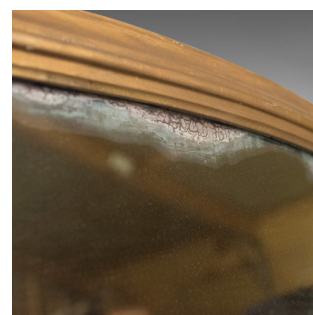

## Antique Overmantel Mirror, Mid-Sized, English, Victorian, Wall, Circa 1850

**DESCRIPTION**

Our Stock # LFA-1778

This is an antique overmantel mirror, a mid-sized, English, Victorian wall mirror in giltwood frame dating to circa 1850.

- Attractive mellow golden tones in the giltwood frame
- A refined piece displaying classical overtones
- Dome form with original mirror plate displaying desirable light foxing
- Hand-carved wood bracketing to the lower flanks
- Displaying foliate and 'C' scroll mounts to the moulded frame
- Raised on shallow bun feet and supplied with fittings ready to mount

A very nice example to dress any mantelpiece. Solid joints and construction, delivered ready for the home.

Search [London Fine for #10.1778](#), or scan the QR code for more photos and details

**DIMENSIONS**