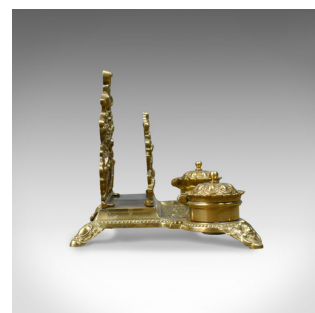

Antique Desk Stand, English, Edwardian, Gilt Metal Letter Rack, Inkwells c.1910

**DESCRIPTION**

Our Stock # 18.5388

This is an antique desk stand, an English, Edwardian gilt metal letter rack with inkwells dating to circa 1910.

- Impressive Edwardian desk stand in gilt metal
- Profusely decorated with scroll, floral and foliate detail
- The letter rack formed by a pair of pierced cast metal plates
- The raised platform on oblique legs offering a pen tray
- Flanked by a pair of flip top inkwells in good order
- Featuring the original ceramic liners

A handsome antique desk stand presented ready for the home.

Search [London Fine for #18.5388](#), or scan the QR code for more photos and details

DIMENSIONS

Max Width: 31cm (12.25")

Max Depth: 20cm (7.75")

Max Height: 19cm (7.5")