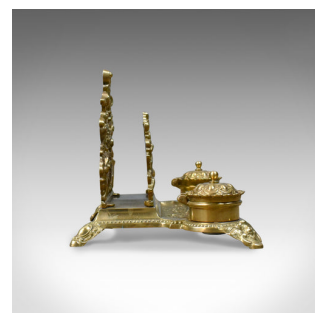

Antique Desk Stand, English, Edwardian, Gilt Metal Letter Rack, Inkwells c.1910

**DESCRIPTION**

Our Stock # 18.5388

This is an antique desk stand, an English, Edwardian gilt metal letter rack with inkwells dating to circa 1910.

- Impressive Edwardian desk stand in gilt metal
- Profusely decorated with scroll, floral and foliate detail
- The letter rack formed by a pair of pierced cast metal plates
- The raised platform on oblique legs offering a pen tray
- Flanked by a pair of flip top inkwells in good order
- Featuring the original ceramic liners

A handsome antique desk stand presented ready for the home.

Search [London Fine for #18.5388](#), or scan the QR code for more photos and details

DIMENSIONS

Max Width: 31cm (12.25")

Max Depth: 20cm (7.75")

Max Height: 19cm (7.5")