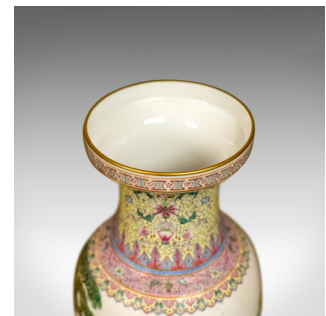

Vintage Pair of Chinese Baluster Vases, Ceramic Pots, Late 20th Century

DESCRIPTION

Our Stock # 18.5400

This is a vintage pair of Chinese baluster vases, ceramic pots dating to the 20th century.

- Attractively decorated pair of ceramic vases
- Free from any damage or marks
- Scenes of a group of figures, pagodas and plants on a cream ground
- Bands to the top and bottom with a profusely decorated neck
- Of quality craftsmanship with maker's mark to the bases

A highly decorative pair of vases ready for the home.

Search [London Fine for #18.5400](#), or scan the QR code for more photos and details

DIMENSIONS

Max Width: 23cm (9")

Max Depth: 23cm (9")

Max Height: 63cm (24.75")