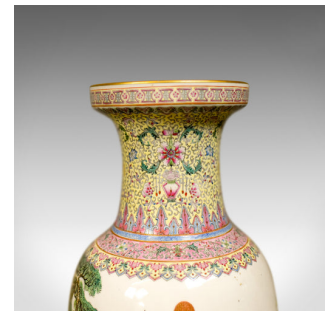

Vintage Pair of Chinese Baluster Vases, Ceramic Pots, Late 20th Century

DESCRIPTION

Our Stock # 18.5400

This is a vintage pair of Chinese baluster vases, ceramic pots dating to the 20th century.

- Attractively decorated pair of ceramic vases
- Free from any damage or marks
- Scenes of a group of figures, pagodas and plants on a cream ground
- Bands to the top and bottom with a profusely decorated neck
- Of quality craftsmanship with maker's mark to the bases

A highly decorative pair of vases ready for the home.

Search [London Fine for #18.5400](#), or scan the QR code for more photos and details

DIMENSIONS

Max Width: 23cm (9")

Max Depth: 23cm (9")

Max Height: 63cm (24.75")