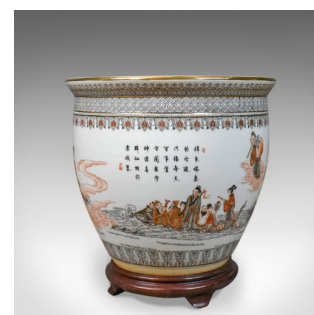

Vintage Fish Bowl on Stand, Plant Jardiniere, Chinese, Ceramic Pot, Mid C20th

DESCRIPTION

Our Stock # 18.5402
This is a vintage fish bowl on stand, a plant jardiniere in excellent condition. This Chinese ceramic pot dates from the mid 20th century.

- Beautifully presented pottery in earthy hues
- Profusely decorated with stylised foliate bands framing the panels
-

The panels featuring figures and trees with an inscription to the reverse

- Clean and plain inside with four garlands decorating the rim
- Large pot to accommodate a 30.5cm / 12 inch plant pot within
- Underneath unmarked and in good order
- The stand, in quality rosewood, cossets the pot
- Splayed feet for excellent stability

Search [London Fine for #18.5402](#) , or scan the QR code for more photos and details

DIMENSIONS

Pot Diameter: 41cm (16.25")
Pot Height: 35cm (13.75")
Height on Stand: 41cm (16.25")