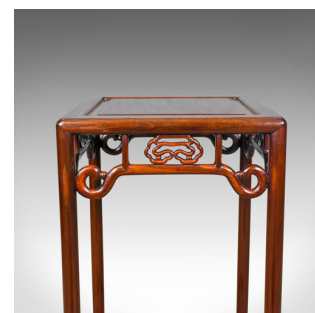

Chinese Pedestal Table, Traditional, Rosewood, Side, Mid 20th Century

DESCRIPTION

Our Stock # 18.5418

This is a Chinese pedestal table, of superior quality, traditional, rosewood side table dating to the mid 20th century.

- Rich in colour with good grain interest in the Chinese rosewood
- In traditional form featuring elaborately pierce carved detail
- Solid slab top panel in good order
- Raised on circular section legs
- United by stepped box stretchers
- Complimented by shaped apron bracketing

An appealing and well presented pedestal table with solid joints and construction. Delivered waxed, polished and ready for the home.

Search [London Fine for #18.5418](#) , or scan the QR code for more photos and details

DIMENSIONS

Max Width: 38cm (15")

Max Depth: 38cm (15")

Max Height: 70cm (27.5")