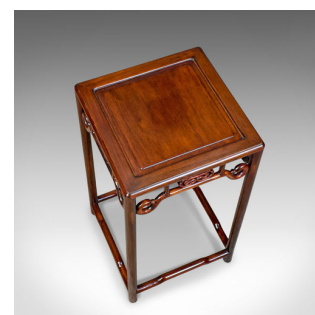

Chinese Pedestal Table, Traditional, Rosewood, Side, Mid 20th Century

DESCRIPTION

Our Stock # 18.5418

This is a Chinese pedestal table, of superior quality, traditional, rosewood side table dating to the mid 20th century.

- Rich in colour with good grain interest in the Chinese rosewood
- In traditional form featuring elaborately pierce carved detail
- Solid slab top panel in good order
- Raised on circular section legs
- United by stepped box stretchers
- Complimented by shaped apron bracketing

An appealing and well presented pedestal table with solid joints and construction. Delivered waxed, polished and ready for the home.

Search [London Fine for #18.5418](#) , or scan the QR code for more photos and details

DIMENSIONS

Max Width: 38cm (15")

Max Depth: 38cm (15")

Max Height: 70cm (27.5")