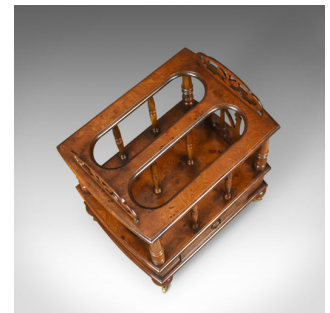

## Georgian Revival Canterbury, Burr Oak, English, Magazine Rack, Late 20th Century

### DESCRIPTION

Our Stock # 18.5436

This is a Georgian Revival Canterbury in burr oak by Brights of Nettlebed. An English magazine rack dating to the late 20th century.

- In burr oak with delicious, rich dark hues
- Grain interest throughout with a waxed polished finish
- Of quality craftsmanship
- Two divisions raised on turned spindles
- Decorated with fretwork side panels and mounts
- Frieze drawer dressed with loop handle over pressed plate
- Raised on squat, bulbous turned legs riding upon brass castors

Superb quality Georgian revival Canterbury. Solid joints and construction, delivered waxed, polished and ready for the home.

Search [London Fine for #18.5436](#), or scan the QR code for more photos and details

### DIMENSIONS

Max Width: 50cm (19.75")  
 Max Depth: 37.5cm (14.75")  
 Max Height: 53cm (20.75")  
 Plus Up-stand: 8cm (3.25")