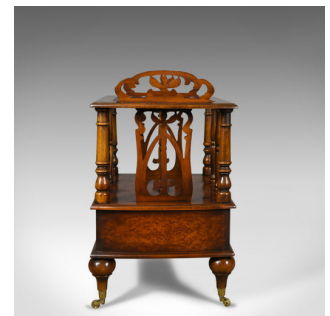

## Georgian Revival Canterbury, Burr Oak, English, Magazine Rack, Late 20th Century

### DESCRIPTION

Our Stock # 18.5436

This is a Georgian Revival Canterbury in burr oak by Brights of Nettlebed. An English magazine rack dating to the late 20th century.

- In burr oak with delicious, rich dark hues
- Grain interest throughout with a waxed polished finish
- Of quality craftsmanship
- Two divisions raised on turned spindles
- Decorated with fretwork side panels and mounts
- Frieze drawer dressed with loop handle over pressed plate
- Raised on squat, bulbous turned legs riding upon brass castors

Superb quality Georgian revival Canterbury. Solid joints and construction, delivered waxed, polished and ready for the home.

Search [London Fine for #18.5436](#), or scan the QR code for more photos and details

### DIMENSIONS

Max Width: 50cm (19.75")  
 Max Depth: 37.5cm (14.75")  
 Max Height: 53cm (20.75")  
 Plus Up-stand: 8cm (3.25")