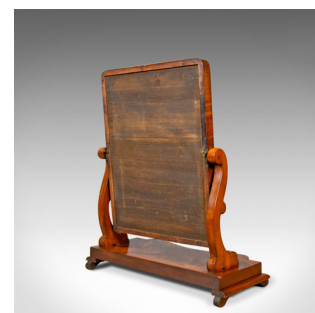

Antique Platform Mirror, Flame Mahogany, English, Victorian, Vanity, Circa 1870

DESCRIPTION

Our Stock # 18.5437

This is an antique platform mirror in flame mahogany. English Victorian vanity, dating to the 19th century, circa 1870.

- A large adjustable platform, vanity mirror
- Flame mahogany displaying grain interest and a desirable aged patina
- Good consistent colour in a waxed polish finish
- Stout, heavy platform featuring a serpentine front
- Generous lower moulding in good proportion
- Raised on attractive reeded scroll feet
- Bracketed swan neck risers
- Convex 'cushion' mirror frame
- Lightly foxed mirror plate

An attractive antique platform mirror. Solid joints and construction, delivered waxed, polished and ready for the home.

Search [London Fine for #18.5437](#), or scan the QR code for more photos and details

DIMENSIONS

Max Width: 63cm (24.75")
 Max Depth: 26.5cm (10.5")
 Max Height: 68cm (26.75")
 Mirror Plate Width: 38.5cm (15.25")
 Mirror Plate Height: 48.5cm (19")