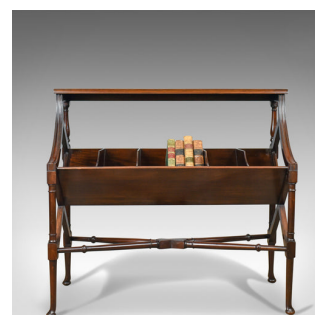

## Antique Library Book Trough, English, Victorian, Regency Revival Bookshelf c1880

### DESCRIPTION

Our Stock # 18.5427

This is an antique library book trough, an English, Victorian, Regency revival mahogany bookshelf dating to the late 19th century, circa 1880.

- Attractive library book trough in the Regency revival taste
- Crafted in select mahogany with good, consistent colour
- Grain interest throughout with a desirable aged patina
- The well figured top shelf raised on turned rear spindles and swept stiles
- A broad centre book compartment flanked by pairs of narrower troughs
- The divider's gently curved at the fore for ease of book access
- Generously deep to accommodate 9 inch deep books
- Raised on turned and tapered legs united by an 'X' stretcher
- Terminating in oblique pad feet all round
- Of quality craftsmanship

### DIMENSIONS

Max Width: 92.5cm (36.5")  
Max Depth: 40cm (15.75")  
Max Height: 84.5cm (33.25")  
Book Shelf Depth: 23cm (9")