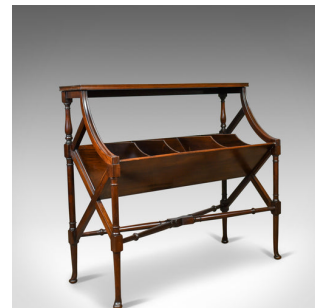

## Antique Library Book Trough, English, Victorian, Regency Revival Bookshelf c1880

### DESCRIPTION

Our Stock # 18.5427

This is an antique library book trough, an English, Victorian, Regency revival mahogany bookshelf dating to the late 19th century, circa 1880.

- Attractive library book trough in the Regency revival taste
- Crafted in select mahogany with good, consistent colour
- Grain interest throughout with a desirable aged patina
- The well figured top shelf raised on turned rear spindles and swept stiles
- A broad centre book compartment flanked by pairs of narrower troughs
- The divider's gently curved at the fore for ease of book access
- Generously deep to accommodate 9 inch deep books
- Raised on turned and tapered legs united by an 'X' stretcher
- Terminating in oblique pad feet all round
- Of quality craftsmanship