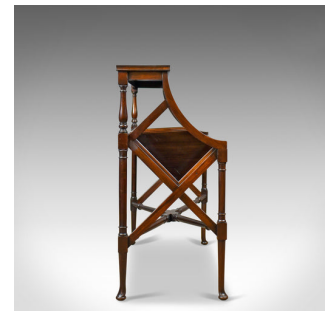

Antique Library Book Trough, English, Victorian, Regency Revival Bookshelf c1880

DESCRIPTION

Our Stock # 18.5427

This is an antique library book trough, an English, Victorian, Regency revival mahogany bookshelf dating to the late 19th century, circa 1880.

- Attractive library book trough in the Regency revival taste
- Crafted in select mahogany with good, consistent colour
- Grain interest throughout with a desirable aged patina
- The well figured top shelf raised on turned rear spindles and swept stiles
- A broad centre book compartment flanked by pairs of narrower troughs
- The divider's gently curved at the fore for ease of book access
- Generously deep to accommodate 9 inch deep books
- Raised on turned and tapered legs united by an 'X' stretcher
- Terminating in oblique pad feet all round
- Of quality craftsmanship

Search [London Fine for #18.5427](#) , or scan the QR code for more photos and details

DIMENSIONS

Max Width: 92.5cm (36.5")
Max Depth: 40cm (15.75")
Max Height: 84.5cm (33.25")
Book Shelf Depth: 23cm (9")