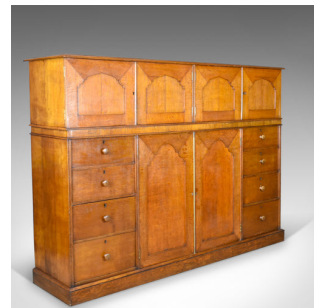

Large Antique Estate Manager's Cupboard, Oak, English, Victorian, Cabinet c.1880

DESCRIPTION

Our Stock # 18.5434

This is a large antique estate manager's cupboard in oak. An English, Victorian cabinet of country house proportions dating to the late 19th century, circa 1880.

- A super piece of English estate furniture
- The quarter sawn oak displaying wisps of medullary rays
- Grain interest throughout and a desirable aged patina
- In good proportion accented with shaped field panels
- Four field panel doors enclose the upper cabinets
 - Beneath, a large central cupboard flanked by a pair of banks of four graduated drawers
- Dressed with turned pulls and working locks and keys
- The central cabinet offering a slide and shelf space

A substantial and appealing antique estate manager's cupboard. Solid joints and construction, delivered waxed, polished and ready for the home.

Search [London Fine for #18.5434](#) , or scan the QR code for more photos and details

DIMENSIONS

Max Width: 220.5cm (86.75")

Max Depth: 57.5cm (22.75")

Max Height: 159.5cm (62.75")