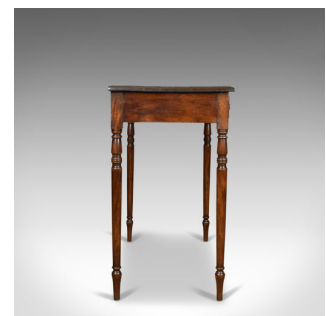

## Antique Side Table, English, Georgian, Mahogany, Console Table, Circa 1790

### DESCRIPTION

Our Stock # 18.5447

This is an antique side table, an English, Georgian, mahogany, console table dating to circa 1790.

- An attractive antique side table with elegant lines and in good proportion
- Warm russet hues and grain interest in the wax polished finish of the mahogany
- Pleasingly patinated, the top displays well with moulded edge detail
- A suite of three, cock-beaded, frieze drawers
- Dressed with original brass pulls
- Oak lined and featuring hand cut dovetail joints
- Raised on elegant, slender quad-turned and tapered legs

An elegant antique side table with solid joints and construction. Delivered waxed, polished and ready for the home.

Search [London Fine for #18.5447](#) , or scan the QR code for more photos and details

### DIMENSIONS

Max Width: 91.5cm (36")

Max Depth: 45.75cm (18")

Max Height: 81cm (32")