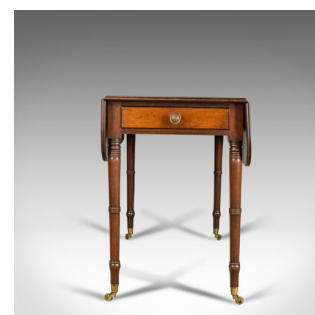

Antique Pembroke Table, Mahogany, English, Georgian, Drop Flap Dining Circa 1820

DESCRIPTION

Our Stock # 18.5101

This is an antique Pembroke table in mahogany. An English, Georgian drop flap dining table dating to circa 1820.

- Fine example in select mahogany with attractive mid-tone pallet
- Grain interest with desirable aged patina
- Elegant proportions
- Raised on gently tapering, triple ring turned legs
- Riding upon the original, solid brass castors
- Mahogany lined, frieze drawer to one end with faux drawer the other
- Ebonised keyline detail and dressed with quality pressed brass pulls
- Extension leaves lift smoothly and rest upon shaped brackets
- Presenting a wonderfully patinated top of useful proportion
- Ideal as a side or games table or for intimate dining

Search [London Fine for #18.5101](#) , or scan the QR code for more photos and details

DIMENSIONS

Max Width: 99cm (39")
 Min Depth: 50cm (19.75")
 Extended Depth: 93cm (36.5")
 Max Height: 73cm (28.75")