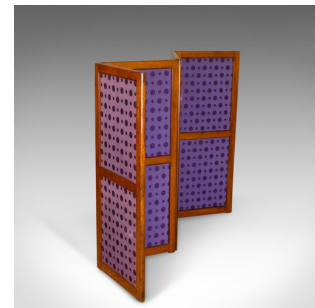

## Antique Screen, English, Victorian, Room Divider, Photographer's Prop Circa 1860

### DESCRIPTION

Our Stock # 18.5112

This is an antique screen, an English, Victorian, folding room divider ideal as a photographers prop dating to the 19th century circa 1860.

- Attractive three quarter height panelled screen
- Beautifully engineered folding mechanism
- Brass fittings allow it to be folded in all directions to completely flat
- Perfect as a screen, room divider or wall panel
- Double sided, purple dotted panels – could be easily replaced to suit any décor

An attractive piece of furniture with abundant purpose. Solid joints and construction, delivered waxed, polished and ready for the home.

Search [London Fine for #18.5112](#) , or scan the QR code for more photos and details

### DIMENSIONS

each panel:

Max Width: 51cm (20")

Max Depth: 3.25cm (1.25")

Max Height: 122cm (48")