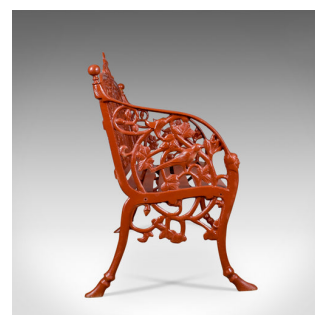

Heavy, Vintage Garden Bench, Cast Iron, In Coalbrookdale Manner, English, C20th

**DESCRIPTION**

Our Stock # 18.5452

This is a heavy, vintage garden bench in cast iron displaying Coalbrookdale overtones, a foundry made, traditional English two seat bench dating to the mid 20th century.

- Superior craftsmanship and in fine order throughout
- Extremely heavy, (84Kg) foundry cast in iron
- Finished in a traditional terracotta satin eggshell
- Profusely decorated displaying Coalbrookdale overtones
- A central plaque depicts a reclined figure feeding a bird
- The plaque mounted by intertwining branches with leaves and birds
- A roped, shaped crest rail rising to a foliate mount
- The splayed legs, in the form of branches, rise to shaped armrests
- In-filled with more pierced decoration of foliage and birds
- The armrests curving gently up to ball finial terminals

Search [London Fine for #18.5452](#) , or scan the QR code for more photos and details

**DIMENSIONS**

- Max Width: 132cm (52")
- Max Depth: 65cm (25.5")
- Max Height: 98cm (38.5")
- Seat Width: 124cm (48.75")
- Seat Depth: 38cm (15")
- Seat Height: 40.75cm (16")