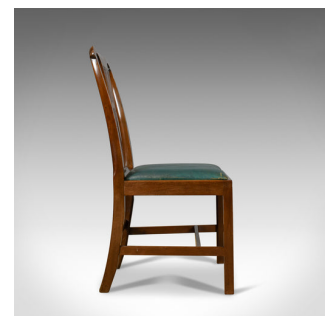

Set of Six Dining Chairs, English, Hepplewhite Revival, Victorian, Circa 1880

DESCRIPTION

Our Stock # 18.5454

This is a set of six antique dining chairs. English, Hepplewhite revival chairs dating to the late Victorian period circa 1880.

- Superb proportions and classic Hepplewhite influenced styling
- Mahogany with good grain and a desirable aged patina
- Solid and stable with recessed box stretchers
- Raised on square section front legs with swept rears
- Gently curved stiles rising into serpentine crest rail
- Fanned back splat, pierced and well executed
- Traditionally stuffed, drop in seat pads
- Covered in a leather showing desirable age

An attractive set of six antique dining chairs. Solid joints and construction, delivered waxed, polished and ready for the home.

Search [London Fine for #18.5454](#) , or scan the QR code for more photos and details

DIMENSIONS

- Max Width: 50.5cm (20")
- Max Depth: 50.5cm (20")
- Max Height: 95cm (37.5")
- Seat Width: 47cm (18.5")
- Seat Depth: 38cm (15")
- Seat Height: 45.75cm (18")