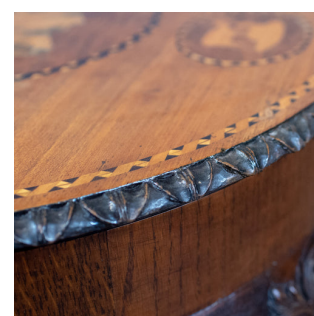

## Antique Coffee Table, English, Victorian Side Table, Oak, Marquetry Circa 1870

### DESCRIPTION

Our Stock # 18.5412

This is an antique coffee table, an English, Victorian side table in oak with an inlaid marquetry top dating to the mid 19th century, circa 1870.

- Unusual low form offering a solid and stable surface
- English oak with a deep rich colour and desirable patina
- Of circular form raised on four cabriole legs
- Carved detail to the knees and terminating in hairy lion paw feet
- The top, in a contrasting walnut, displays grain interest throughout
- A central cartouche and four others bordered in boxwood and walnut ribbon frames
- Each depicting well executed marquetry scenes of alpine ibex mountain goats
- A darker, broad, carved edge moulding over broad frieze

An unusual antique coffee table with solid joints and construction. Delivered waxed, polished and ready for the home.

Search [London Fine for #18.5412](#) , or scan the QR code for more photos and details