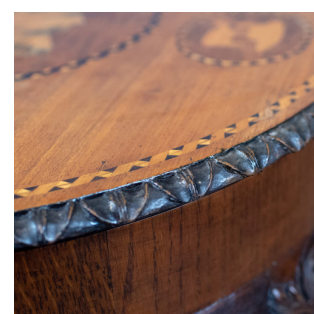

Antique Coffee Table, English, Victorian Side Table, Oak, Marquetry Circa 1870

DESCRIPTION

Our Stock # 18.5412

This is an antique coffee table, an English, Victorian side table in oak with an inlaid marquetry top dating to the mid 19th century, circa 1870.

- Unusual low form offering a solid and stable surface
- English oak with a deep rich colour and desirable patina
- Of circular form raised on four cabriole legs
- Carved detail to the knees and terminating in hairy lion paw feet
- The top, in a contrasting walnut, displays grain interest throughout
- A central cartouche and four others bordered in boxwood and walnut ribbon frames
- Each depicting well executed marquetry scenes of alpine ibex mountain goats
- A darker, broad, carved edge moulding over broad frieze

An unusual antique coffee table with solid joints and construction. Delivered waxed, polished and ready for the home.

Search [London Fine for #18.5412](#) , or scan the QR code for more photos and details