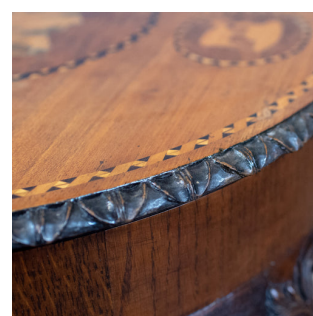

## Antique Coffee Table, English, Victorian Side Table, Oak, Marquetry Circa 1870

### DESCRIPTION

Our Stock # 18.5412

This is an antique coffee table, an English, Victorian side table in oak with an inlaid marquetry top dating to the mid 19th century, circa 1870.

- Unusual low form offering a solid and stable surface
- English oak with a deep rich colour and desirable patina
- Of circular form raised on four cabriole legs
- Carved detail to the knees and terminating in hairy lion paw feet
- The top, in a contrasting walnut, displays grain interest throughout
- A central cartouche and four others bordered in boxwood and walnut ribbon frames
- Each depicting well executed marquetry scenes of alpine ibex mountain goats
- A darker, broad, carved edge moulding over broad frieze

An unusual antique coffee table with solid joints and construction. Delivered waxed, polished and ready for the home.

Search [London Fine for #18.5412](#) , or scan the QR code for more photos and details