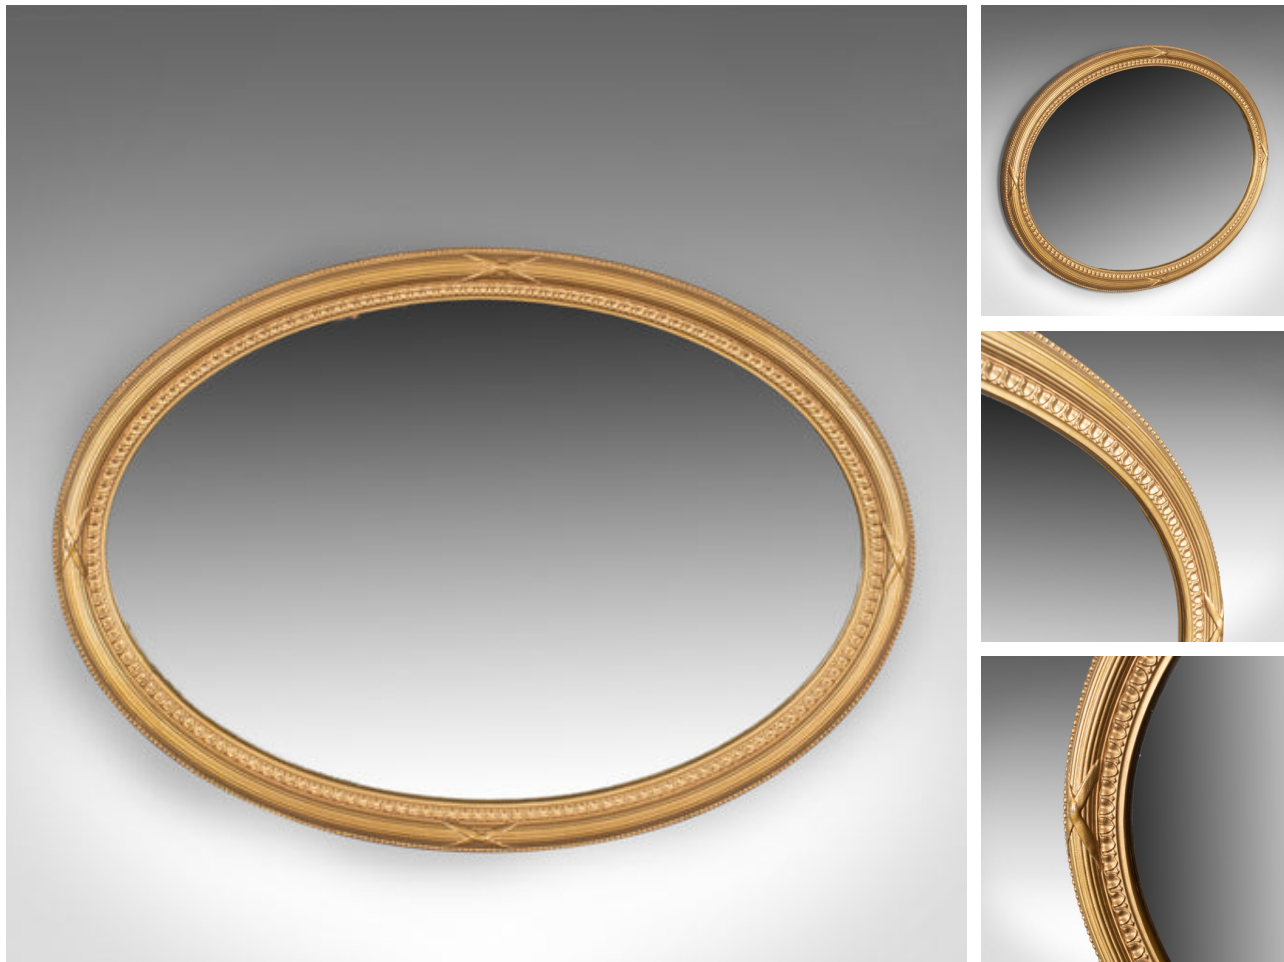

## Antique Wall Mirror, English, 1920s, Giltwood Frame, Portrait, Landscape

### DESCRIPTION

Our Stock # 18.5441

This is an antique wall mirror, an English, Early 20th century giltwood frame with later mirror plate, dating to circa 1920.

- A super giltwood frame in good order
- In the classical revival taste
- Ovular form to hang landscape or portrait
- Shaped moulding decorated with reciprocating guilloché
- Cross ribbons to the cardinal points
- Later mirror plate in very good order
- Complete with fittings ready to mount

A fine addition for any room in the home. Solid joints and construction, delivered ready for the home.

Search [London Fine for #18.5441](#), or scan the QR code for more photos and details

### DIMENSIONS

Max Width: 86cm (33.75")

Max Depth: 4cm (1.5")

Max Height: 61cm (24")