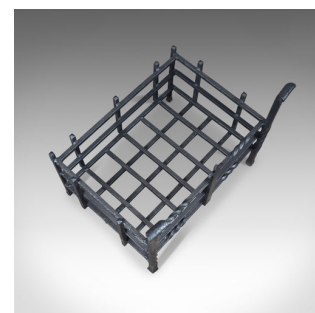

Antique Fire Basket, Gothic, Free Standing, Forged Iron, Fireplace Grate c.1900

DESCRIPTION

Our Stock # 18.5458

This is an antique fire basket in the Gothic taste, an English, free-standing, forged iron fireplace grate dating to the late Victorian period, circa 1900.

- Attractive styling offering a generous basket
- Suitable for all fuel types
- Bar twist decoration and a central, front fleur-de-lys finial
- Front legs finished with flared scroll detail
- Twin rails with traditional bars
- In iron with graphite black finish

A superb and useful fire grate. Solid joints and construction, delivered ready for the home.

Search [London Fine for #18.5458](#) , or scan the QR code for more photos and details

DIMENSIONS

- Max Width: 56cm (22")
- Max Depth: 40cm (15.75")
- Max Height: 44cm (17.25")
- Basket Width: 48cm (19")
- Basket Depth: 32.5cm (12.75")
- Basket Height: 16cm (6.25")