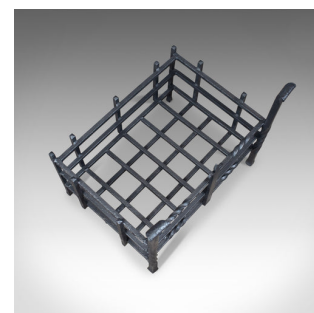

Antique Fire Basket, Gothic, Free Standing, Forged Iron, Fireplace Grate c.1900

DESCRIPTION

Our Stock # 18.5458

This is an antique fire basket in the Gothic taste, an English, free-standing, forged iron fireplace grate dating to the late Victorian period, circa 1900.

- Attractive styling offering a generous basket
- Suitable for all fuel types
- Bar twist decoration and a central, front fleur-de-lys finial
- Front legs finished with flared scroll detail
- Twin rails with traditional bars
- In iron with graphite black finish

A superb and useful fire grate. Solid joints and construction, delivered ready for the home.

Search [London Fine for #18.5458](#) , or scan the QR code for more photos and details

DIMENSIONS

- Max Width: 56cm (22")
- Max Depth: 40cm (15.75")
- Max Height: 44cm (17.25")
- Basket Width: 48cm (19")
- Basket Depth: 32.5cm (12.75")
- Basket Height: 16cm (6.25")