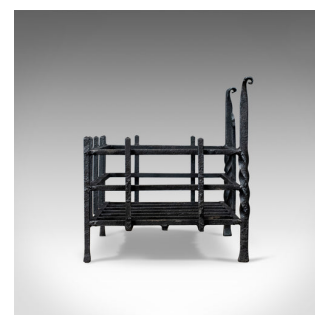

Antique Fire Basket, Gothic, Free Standing, Forged Iron, Fireplace Grate c.1900

DESCRIPTION

Our Stock # 18.5458

This is an antique fire basket in the Gothic taste, an English, free-standing, forged iron fireplace grate dating to the late Victorian period, circa 1900.

- Attractive styling offering a generous basket
- Suitable for all fuel types
- Bar twist decoration and a central, front fleur-de-lys finial
- Front legs finished with flared scroll detail
- Twin rails with traditional bars
- In iron with graphite black finish

A superb and useful fire grate. Solid joints and construction, delivered ready for the home.

Search [London Fine for #18.5458](#) , or scan the QR code for more photos and details

DIMENSIONS

- Max Width: 56cm (22")
- Max Depth: 40cm (15.75")
- Max Height: 44cm (17.25")
- Basket Width: 48cm (19")
- Basket Depth: 32.5cm (12.75")
- Basket Height: 16cm (6.25")