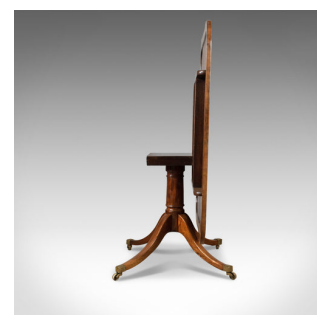

## Antique Breakfast Table, English, Regency, Mahogany, Tilt-Top, Dining Circa 1820

### DESCRIPTION

Our Stock # 18.5463

This is an antique breakfast table, an English, Regency, mahogany, tilt-top dining table, dating to the early 19th century, circa 1820.

- A superior example with good proportion
- Attractive grain detail in the lustrous wax polished finish
- Crossbanded top with string detail and a desirable aged patina
- Quality brass catch mechanism, tilts easily and locks to offer a stable surface
- Raised on a stout, circular section pillar
- Mounted on four Regency splayed legs
- Riding on original brass capped castors

Ideal centre table or for dining, solid joints and construction. Delivered waxed, polished and ready for the home.

Search [London Fine for #18.5463](#) , or scan the QR code for more photos and details

### DIMENSIONS

Max Width: 123cm (48.5")  
Max Depth: 102cm (40.25")  
Max Height: 70cm (27.5")