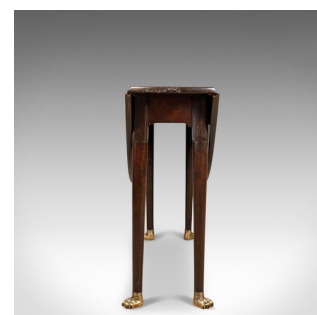

## Antique Drop Leaf Table, Mahogany, English, Georgian, Drop-Flap Dining c.1760

### DESCRIPTION

Our Stock # 18.5492

This is an antique drop leaf table in mahogany. An English, Georgian drop flap dining table dating to the mid 18th century, circa 1760.

- Fine example in select mahogany with attractive dark-tone pallet
- Grain interest with desirable aged patina
- Elegant proportions folding away to a narrow side table
- Raised on gently tapering, turned legs
- Quality brass hairy paw lion feet displaying fine detail
- Extension leaves lift smoothly and rest upon gate legs
- Presenting a wonderfully patinated top of useful proportion
- Ideal as a side or games table or for intimate dining

A super table with solid joints and construction. Delivered waxed, polished and ready for the home.

Search [London Fine for #18.5492](#) , or scan the QR code for more photos and details

### DIMENSIONS

Max Width: 95cm (37.5")  
Min Depth: 28cm (11")  
Extended Depth: 95cm (37.5")  
Max Height: 70cm (27.5")