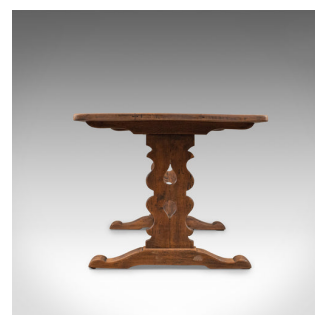

Antique Refectory Table, Edwardian, Jacobean Revival, Oak Dining Seats Six c1910

DESCRIPTION

Our Stock # 18.5499

This is an antique refectory table, an Edwardian, Jacobean revival, oak dining table seating six, dating to the early 20th century, circa 1910.

- Attractive honey tones to the English oak
- Grain interest and a desirable aged patina
- Displaying wisps of medullary rays
- Joined planked top with rounded edge profile
- Stout, pierced, shaped legs united by a robust stretcher
- Standing upon broad platform feet

An appealing country kitchen table with solid joints and construction. Delivered waxed, polished and ready for the home.

Search [London Fine for #18.5499](#) , or scan the QR code for more photos and details

DIMENSIONS

Max Width: 168cm (66.25")

Max Depth: 86cm (33.75")

Max Height: 74cm (29.25")