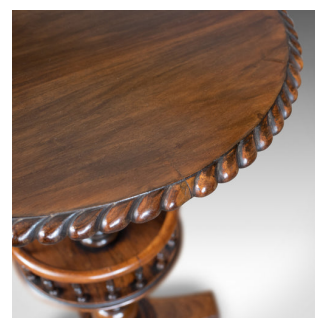

Antique Side Table, English, Victorian, Rosewood, Walnut, Occasional, Circa 1860

DESCRIPTION

Our Stock # 18.5500

This is an antique side table, an English, Victorian, rosewood and walnut, two tier, occasional table with nautical overtones dating to the mid 19th century, circa 1860.

- Of superior quality in select rosewood and walnut
- Displaying grain interest throughout
- Warm tones in the wax polished finish with a desirable aged patina
- The circular top displays well
- Finished with a gadrooned edge moulding
- The spindle galleried lower tier offering useful storage

Fine stem with 'lazy crow's nest' gallery at the mid-point

- Anchored in a ring turned collar
- Standing upon a hyperboloid platform over bun feet

Search [London Fine for #18.5500](#) , or scan the QR code for more photos and details