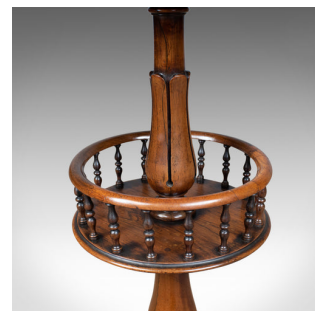

Antique Side Table, English, Victorian, Rosewood, Walnut, Occasional, Circa 1860

DESCRIPTION

Our Stock # 18.5500

This is an antique side table, an English, Victorian, rosewood and walnut, two tier, occasional table with nautical overtones dating to the mid 19th century, circa 1860.

- Of superior quality in select rosewood and walnut
- Displaying grain interest throughout
- Warm tones in the wax polished finish with a desirable aged patina
- The circular top displays well
- Finished with a gadrooned edge moulding
- The spindle galleried lower tier offering useful storage

Fine stem with 'lazy crow's nest' gallery at the mid-point

- Anchored in a ring turned collar
- Standing upon a hyperboloid platform over bun feet

Search [London Fine for #18.5500](#) , or scan the QR code for more photos and details

DIMENSIONS

Max Width: 49cm (19.25")

Max Depth: 49cm (19.25")

Max Height: 73cm (28.75")