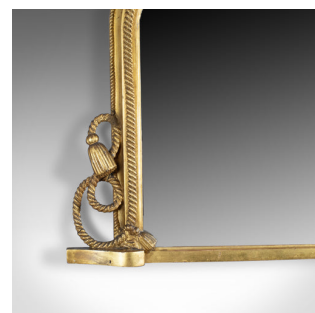

Antique Overmantel Mirror, English Regency, Dome, Wall, Nautical, Giltwood c1830

DESCRIPTION

Our Stock # 18.5501

This is an antique overmantel mirror, an English, Regency, dome topped wall mirror with nautical overtones, in giltwood and gesso dating to the early 19th century, circa 1830.

- Classic dome topped design
- Dressed with knotted rope and tassel detail to the crest and brackets
- Mid-sized and of good proportion
- The frame moulding traced with twin roped detail
- Standing upon semi-circular pads flanking a plain base rail
- Later mirror plate in good order

A fine example supplied with mounting lugs ready to hang. Delivered ready for the home.

Search [London Fine for #18.5501](#), or scan the QR code for more photos and details

DIMENSIONS

Max Width: 116cm (45.75")

Max Height: 75cm (29.5")

Max Depth: 9cm (3.5")