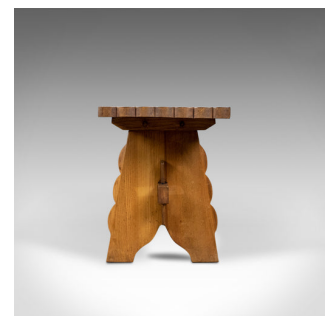

Arts & Crafts Oak Bench, English, Early 20th Century, Two Seat Form

DESCRIPTION

Our Stock # 18.5537

This is an Arts & Crafts oak bench, an English, early 20th century, two seat form.

- Crafted in select oak
- Displaying good grain detail in a wax polished finish
- In good proportion, solid, stable and practical
- Modestly decorated with curved decoration
- Raised on 'A' frame legs united by a through wedge tenon

A delightful, modest, Arts and Crafts oak bench. Solid joints and construction, delivered waxed, polished and ready for the home.

Search [London Fine for #18.5537](#), or scan the QR code for more photos and details

DIMENSIONS

Max Width: 122cm (48")

Max Depth: 34cm (13.5")

Max Height: 44cm (17.25")