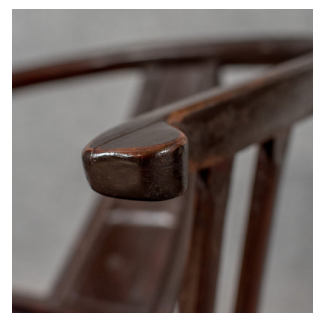

## Pair of Antique Chinese Elbow Chairs, Oriental, Carver, Armchair, Circa 1890

**DESCRIPTION**

Our Stock # 11.3415

This is a pair of antique Chinese elbow chairs, Asian, oriental horseshoe carver armchairs dating to the late 19th century, circa 1890.

- A most pleasing pair of late 19th century Chinese armchairs
- Presented in good antique condition
- In attractive Chinese elm showing respectful wear to the aged finish and good colour
- With classic horseshoe, yoke arm configuration
- Delightfully dressed with original dark stained finish
- Generous in size offering a laid back seating style
- Rising from a well structured base
- Twin through-arm supports at the sides
- Fine raked & curved back splat
- Desirable detailing in the form of pierced cartouche at the rear
- Serpentine sweep to the upper and lower front rails

Search [London Fine for #11.3415](#), or scan the QR code for more photos and details

**DIMENSIONS**

Max Width: 62cm (24.5")

Max Depth: 56cm (22")

Max Height: 86cm (33.75")

Seat Height: 49cm (19.25")