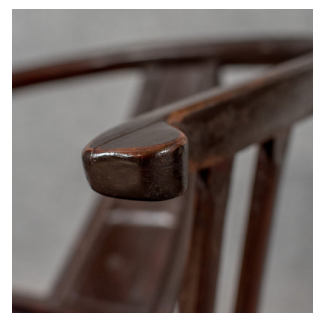

Pair of Antique Chinese Elbow Chairs, Oriental, Carver, Armchair, Circa 1890

DESCRIPTION

Our Stock # 11.3415

This is a pair of antique Chinese elbow chairs, Asian, oriental horseshoe carver armchairs dating to the late 19th century, circa 1890.

- A most pleasing pair of late 19th century Chinese armchairs
- Presented in good antique condition
- In attractive Chinese elm showing respectful wear to the aged finish and good colour
- With classic horseshoe, yoke arm configuration
- Delightfully dressed with original dark stained finish
- Generous in size offering a laid back seating style
- Rising from a well structured base
- Twin through-arm supports at the sides
- Fine raked & curved back splat
- Desirable detailing in the form of pierced cartouche at the rear
- Serpentine sweep to the upper and lower front rails

Search [London Fine for #11.3415](#) , or scan the QR code for more photos and details

DIMENSIONS

Max Width: 62cm (24.5")
 Max Depth: 56cm (22")
 Max Height: 86cm (33.75")
 Seat Height: 49cm (19.25")