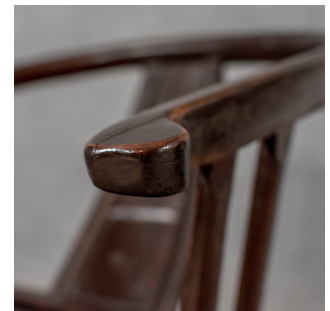

## Pair of Antique Chinese Elbow Chairs, Oriental, Carver, Armchair, Circa 1890

### DESCRIPTION

Our Stock # 11.3415

This is a pair of antique Chinese elbow chairs, Asian, oriental horseshoe carver armchairs dating to the late 19th century, circa 1890.

- A most pleasing pair of late 19th century Chinese armchairs
- Presented in good antique condition
- In attractive Chinese elm showing respectful wear to the aged finish and good colour
- With classic horseshoe, yoke arm configuration
- Delightfully dressed with original dark stained finish
- Generous in size offering a laid back seating style
- Rising from a well structured base
- Twin through-arm supports at the sides
- Fine raked & curved back splat
- Desirable detailing in the form of pierced cartouche at the rear
- Serpentine sweep to the upper and lower front rails