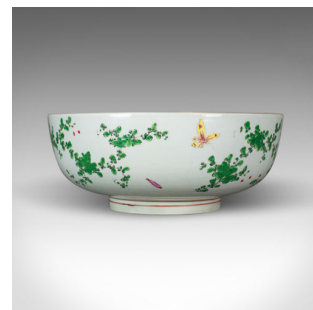

## Large Chinese Porcelain Lychee Bowl, Natural Tones, White Ground, 20th Century

### DESCRIPTION

Our Stock # 18.5494

This is a large Chinese porcelain lychee bowl in natural tones on a white ground dating to the late 20th century.

- An attractive bowl in good condition throughout
- Painted with exotic birds, butterflies and foliage on a white ground
- The inner rim decorated with gold trace
- The theme continuing on the outside of the bowl
- Beneath a figure mark

An appealing lychee bowl in very good order.

Search [London Fine for #18.5494](#), or scan the QR code for more photos and details

### DIMENSIONS

Max Width: 31cm (12.25")

Max Depth: 31cm (12.25")

Max Height: 13cm (5")