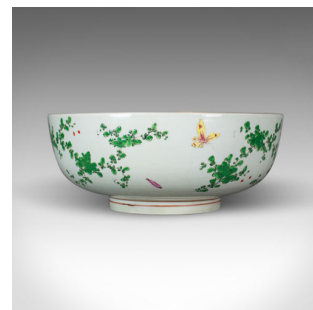

Large Chinese Porcelain Lychee Bowl, Natural Tones, White Ground, 20th Century

DESCRIPTION

Our Stock # 18.5494

This is a large Chinese porcelain lychee bowl in natural tones on a white ground dating to the late 20th century.

- An attractive bowl in good condition throughout
- Painted with exotic birds, butterflies and foliage on a white ground
- The inner rim decorated with gold trace
- The theme continuing on the outside of the bowl
- Beneath a figure mark

An appealing lychee bowl in very good order.

Search [London Fine for #18.5494](#), or scan the QR code for more photos and details

DIMENSIONS

Max Width: 31cm (12.25")

Max Depth: 31cm (12.25")

Max Height: 13cm (5")