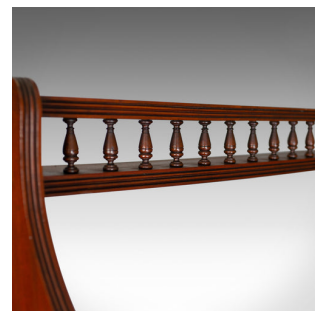

Antique Open Bookcase, Tall, English, Walnut, Book Shelves, Edwardian Circa 1910

DESCRIPTION

Our Stock # 18.5497

This is an antique open bookcase, tall, English, walnut book shelves. Edwardian, dating to the early 20th century, circa 1910.

- Walnut with grain interest in the wax polished finish
- Seven, graduated shelves featuring hinged dust flaps
- Narrow, spindle gallery display space to the top
- Raised on extended sides forming arched feet
- Attractive half panelled back boards
- Of quality craftsmanship and displaying good colour and patina

A quality antique bookcase offering abundant book storage or display space. Solid joints and construction, delivered waxed, polished and ready for the home.

Search [London Fine for #18.5497](#) , or scan the QR code for more photos and details