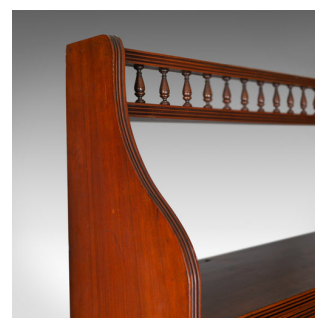

Antique Open Bookcase, Tall, English, Walnut, Book Shelves, Edwardian Circa 1910

DESCRIPTION

Our Stock # 18.5497

This is an antique open bookcase, tall, English, walnut book shelves. Edwardian, dating to the early 20th century, circa 1910.

- Walnut with grain interest in the wax polished finish
- Seven, graduated shelves featuring hinged dust flaps
- Narrow, spindle gallery display space to the top
- Raised on extended sides forming arched feet
- Attractive half panelled back boards
- Of quality craftsmanship and displaying good colour and patina

A quality antique bookcase offering abundant book storage or display space. Solid joints and construction, delivered waxed, polished and ready for the home.

Search [London Fine for #18.5497](#) , or scan the QR code for more photos and details