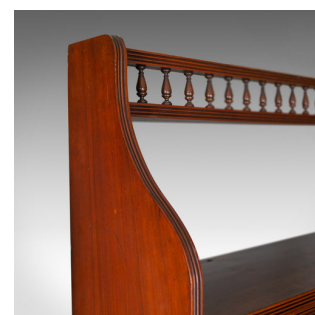

## Antique Open Bookcase, Tall, English, Walnut, Book Shelves, Edwardian Circa 1910

### DESCRIPTION

Our Stock # 18.5497

This is an antique open bookcase, tall, English, walnut book shelves. Edwardian, dating to the early 20th century, circa 1910.

- Walnut with grain interest in the wax polished finish
- Seven, graduated shelves featuring hinged dust flaps
- Narrow, spindle gallery display space to the top
- Raised on extended sides forming arched feet
- Attractive half panelled back boards
- Of quality craftsmanship and displaying good colour and patina

A quality antique bookcase offering abundant book storage or display space. Solid joints and construction, delivered waxed, polished and ready for the home.

Search [London Fine for #18.5497](#) , or scan the QR code for more photos and details