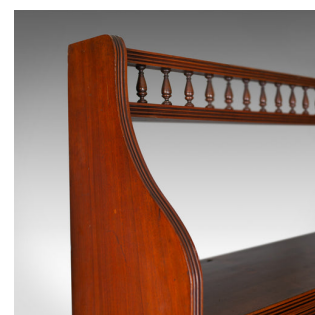

Antique Open Bookcase, Tall, English, Walnut, Book Shelves, Edwardian Circa 1910

DESCRIPTION

Our Stock # 18.5497

This is an antique open bookcase, tall, English, walnut book shelves. Edwardian, dating to the early 20th century, circa 1910.

- Walnut with grain interest in the wax polished finish
- Seven, graduated shelves featuring hinged dust flaps
- Narrow, spindle gallery display space to the top
- Raised on extended sides forming arched feet
- Attractive half panelled back boards
- Of quality craftsmanship and displaying good colour and patina

A quality antique bookcase offering abundant book storage or display space. Solid joints and construction, delivered waxed, polished and ready for the home.

Search [London Fine for #18.5497](#) , or scan the QR code for more photos and details