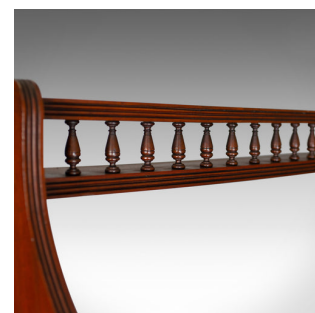

Antique Open Bookcase, Tall, English, Walnut, Book Shelves, Edwardian Circa 1910

DESCRIPTION

Our Stock # 18.5497

This is an antique open bookcase, tall, English, walnut book shelves. Edwardian, dating to the early 20th century, circa 1910.

- Walnut with grain interest in the wax polished finish
- Seven, graduated shelves featuring hinged dust flaps
- Narrow, spindle gallery display space to the top
- Raised on extended sides forming arched feet
- Attractive half panelled back boards
- Of quality craftsmanship and displaying good colour and patina

A quality antique bookcase offering abundant book storage or display space. Solid joints and construction, delivered waxed, polished and ready for the home.

Search [London Fine for #18.5497](#) , or scan the QR code for more photos and details