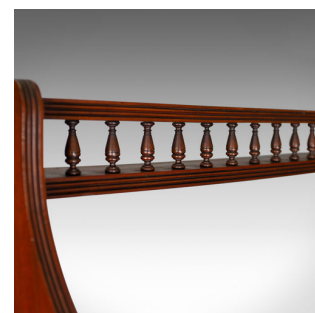

## Antique Open Bookcase, Tall, English, Walnut, Book Shelves, Edwardian Circa 1910

### DESCRIPTION

Our Stock # 18.5497

This is an antique open bookcase, tall, English, walnut book shelves. Edwardian, dating to the early 20th century, circa 1910.

- Walnut with grain interest in the wax polished finish
- Seven, graduated shelves featuring hinged dust flaps
- Narrow, spindle gallery display space to the top
- Raised on extended sides forming arched feet
- Attractive half panelled back boards
- Of quality craftsmanship and displaying good colour and patina

A quality antique bookcase offering abundant book storage or display space. Solid joints and construction, delivered waxed, polished and ready for the home.

Search [London Fine for #18.5497](#) , or scan the QR code for more photos and details