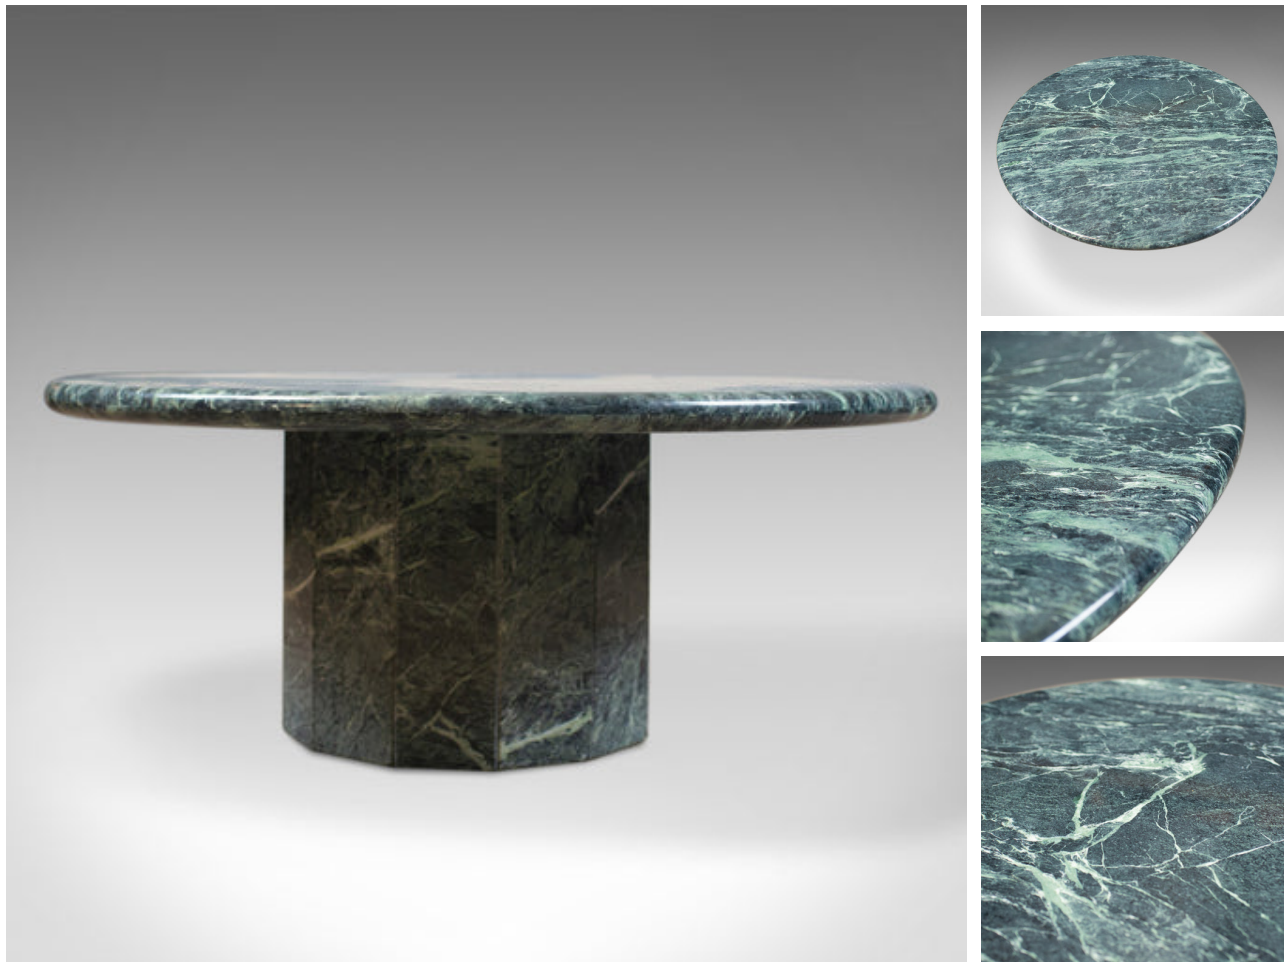

## Belgian Marble Coffee Table, Low, Circular, Late 20th Century

### DESCRIPTION

Our Stock # 18.5527

This is a Belgian marble coffee table, a low, circular table dating to the late 20th century.

- Select Belgian marble displays well
- Attractive vein detail in the polished finish
- Rounded edge profile to the broad top
- Raised on a faceted column
- Clean simple lines and reassuringly heavy

A delightful Belgian marble coffee table. Delivered polished and ready for the home.

Search [London Fine for #18.5527](#), or scan the QR code for more photos and details

### DIMENSIONS

Max Width: 96.5cm (38")

Max Depth: 96.5cm (38")

Max Height: 39cm (15.25")