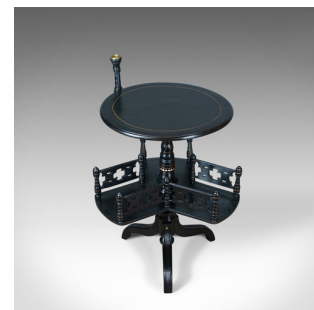

Aesthetic Period Reading Table, English, Victorian, Ebonised, Side, Circa 1880

DESCRIPTION

Our Stock # 18.5534

This is an aesthetic period reading table, an English, Victorian ebonised side table with rotating bookshelf and candle stand dating to the late 19th century, circa 1880.

- Presenting well and in superb condition
- Polished, ebonised finish highlighted in gold
- Epitomising the movement, elegant and interesting
- The top, candle stand and bookshelves rotate independently
- The top finished with a black skiver featuring gold tooled perimeter
- Attractive ring turned candle stand
- Lower, triple bookshelf gallery rotates on ring turned column
- Fretwork panels mounted between turned spindles
- Over tripod of reeded, down-swept legs with inverted finial

A very fine example of an aesthetic period reading table. Solid joints and construction, delivered waxed, polished and ready for the home.

Search [London Fine for #18.5534](#), or scan the QR code for more photos and details