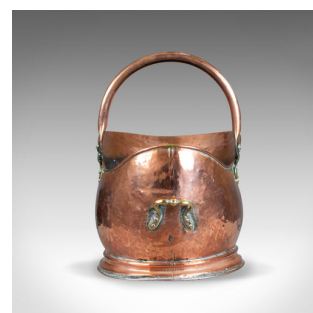

Antique Copper Coal Bin, Fireside, Scuttle Bucket, Percy Metal Works London 1929

DESCRIPTION

Our Stock # 18.5572

This is a vintage '20s copper coal scuttle, an English, fireside bucket by Percy Metal Works, London and dating to 1929.

- A pleasing mid-size fireside storage bin presented in good antique condition
- Of classic 'helmet' form and standing upon circular plinth base
- Suitable for coal, kindling or helpful when removing ash
- Benefiting from folding brass handle mounted on attractive shaped plates
- Stamped to the base 'Percy Metal Works London 1929'
- Of quality craftsmanship

An attractive and useful piece to be welcomed into any fireside location. Delivered ready for the home.

Search [London Fine for #18.5572](#), or scan the QR code for more photos and details

DIMENSIONS

Max Width: 40cm (15.75")