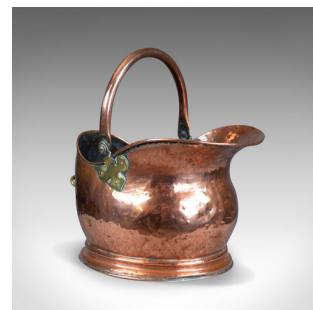

Antique Copper Coal Bin, Fireside, Scuttle Bucket, Percy Metal Works London 1929

DESCRIPTION

Our Stock # 18.5572

This is a vintage '20s copper coal scuttle, an English, fireside bucket by Percy Metal Works, London and dating to 1929.

- A pleasing mid-size fireside storage bin presented in good antique condition
- Of classic 'helmet' form and standing upon circular plinth base
- Suitable for coal, kindling or helpful when removing ash
- Benefiting from folding brass handle mounted on attractive shaped plates
- Stamped to the base 'Percy Metal Works London 1929'
- Of quality craftsmanship

An attractive and useful piece to be welcomed into any fireside location. Delivered ready for the home.

Search [London Fine for #18.5572](#), or scan the QR code for more photos and details

DIMENSIONS

Max Width: 40cm (15.75")