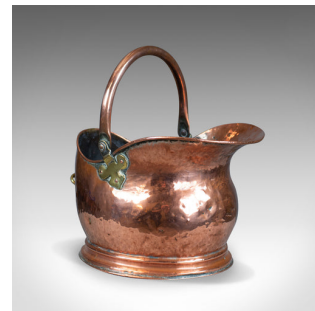

Antique Copper Coal Bin, Fireside, Scuttle Bucket, Percy Metal Works London 1929

DESCRIPTION

Our Stock # 18.5572

This is a vintage '20s copper coal scuttle, an English, fireside bucket by Percy Metal Works, London and dating to 1929.

- A pleasing mid-size fireside storage bin presented in good antique condition
- Of classic 'helmet' form and standing upon circular plinth base
- Suitable for coal, kindling or helpful when removing ash
- Benefiting from folding brass handle mounted on attractive shaped plates
- Stamped to the base 'Percy Metal Works London 1929'
- Of quality craftsmanship

An attractive and useful piece to be welcomed into any fireside location. Delivered ready for the home.

Search [London Fine for #18.5572](#) , or scan the QR code for more photos and details

DIMENSIONS

Max Width: 40cm (15.75")