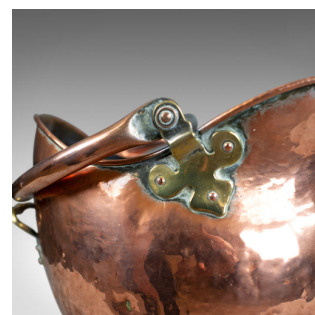

Antique Copper Coal Bin, Fireside, Scuttle Bucket, Percy Metal Works London 1929

DESCRIPTION

Our Stock # 18.5572

This is a vintage '20s copper coal scuttle, an English, fireside bucket by Percy Metal Works, London and dating to 1929.

- A pleasing mid-size fireside storage bin presented in good antique condition
- Of classic 'helmet' form and standing upon circular plinth base
- Suitable for coal, kindling or helpful when removing ash
- Benefiting from folding brass handle mounted on attractive shaped plates
- Stamped to the base 'Percy Metal Works London 1929'
- Of quality craftsmanship

An attractive and useful piece to be welcomed into any fireside location. Delivered ready for the home.

Search [London Fine for #18.5572](#) , or scan the QR code for more photos and details

DIMENSIONS

Max Width: 40cm (15.75")