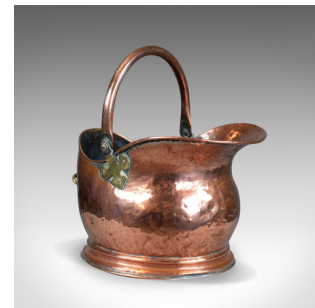

Antique Copper Coal Bin, Fireside, Scuttle Bucket, Percy Metal Works London 1929

DESCRIPTION

Our Stock # 18.5572

This is a vintage '20s copper coal scuttle, an English, fireside bucket by Percy Metal Works, London and dating to 1929.

- A pleasing mid-size fireside storage bin presented in good antique condition
- Of classic 'helmet' form and standing upon circular plinth base
- Suitable for coal, kindling or helpful when removing ash
- Benefiting from folding brass handle mounted on attractive shaped plates
- Stamped to the base 'Percy Metal Works London 1929'
- Of quality craftsmanship

An attractive and useful piece to be welcomed into any fireside location. Delivered ready for the home.

Search [London Fine for #18.5572](#) , or scan the QR code for more photos and details

DIMENSIONS

Max Width: 40cm (15.75")