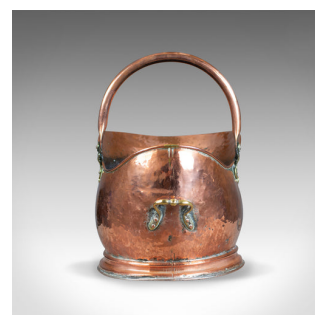

Antique Copper Coal Bin, Fireside, Scuttle Bucket, Percy Metal Works London 1929

DESCRIPTION

Our Stock # 18.5572

This is a vintage '20s copper coal scuttle, an English, fireside bucket by Percy Metal Works, London and dating to 1929.

- A pleasing mid-size fireside storage bin presented in good antique condition
- Of classic 'helmet' form and standing upon circular plinth base
- Suitable for coal, kindling or helpful when removing ash
- Benefiting from folding brass handle mounted on attractive shaped plates
- Stamped to the base 'Percy Metal Works London 1929'
- Of quality craftsmanship

An attractive and useful piece to be welcomed into any fireside location. Delivered ready for the home.

Search [London Fine for #18.5572](#) , or scan the QR code for more photos and details

DIMENSIONS

Max Width: 40cm (15.75")