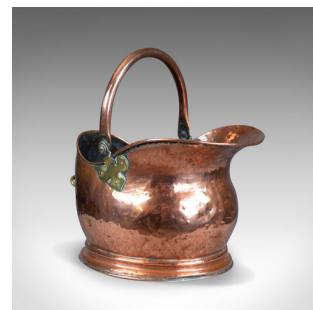

Antique Copper Coal Bin, Fireside, Scuttle Bucket, Percy Metal Works London 1929

DESCRIPTION

Our Stock # 18.5572

This is a vintage '20s copper coal scuttle, an English, fireside bucket by Percy Metal Works, London and dating to 1929.

- A pleasing mid-size fireside storage bin presented in good antique condition
- Of classic 'helmet' form and standing upon circular plinth base
- Suitable for coal, kindling or helpful when removing ash
- Benefiting from folding brass handle mounted on attractive shaped plates
- Stamped to the base 'Percy Metal Works London 1929'
- Of quality craftsmanship

An attractive and useful piece to be welcomed into any fireside location. Delivered ready for the home.

Search [London Fine for #18.5572](#) , or scan the QR code for more photos and details

DIMENSIONS

Max Width: 40cm (15.75")