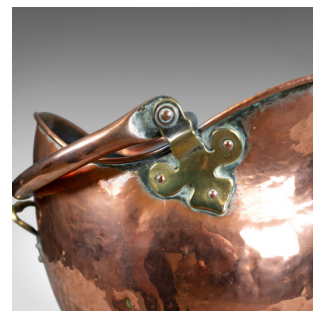

Antique Copper Coal Bin, Fireside, Scuttle Bucket, Percy Metal Works London 1929

DESCRIPTION

Our Stock # 18.5572

This is a vintage '20s copper coal scuttle, an English, fireside bucket by Percy Metal Works, London and dating to 1929.

- A pleasing mid-size fireside storage bin presented in good antique condition
- Of classic 'helmet' form and standing upon circular plinth base
- Suitable for coal, kindling or helpful when removing ash
- Benefiting from folding brass handle mounted on attractive shaped plates
- Stamped to the base 'Percy Metal Works London 1929'
- Of quality craftsmanship

An attractive and useful piece to be welcomed into any fireside location. Delivered ready for the home.

Search [London Fine for #18.5572](#) , or scan the QR code for more photos and details

DIMENSIONS

Max Width: 40cm (15.75")