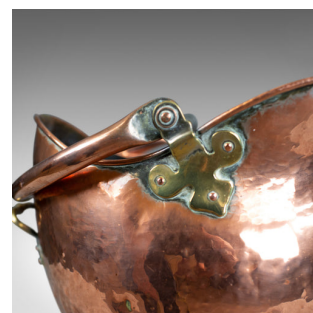

Antique Copper Coal Bin, Fireside, Scuttle Bucket, Percy Metal Works London 1929

DESCRIPTION

Our Stock # 18.5572

This is a vintage '20s copper coal scuttle, an English, fireside bucket by Percy Metal Works, London and dating to 1929.

- A pleasing mid-size fireside storage bin presented in good antique condition
- Of classic 'helmet' form and standing upon circular plinth base
- Suitable for coal, kindling or helpful when removing ash
- Benefiting from folding brass handle mounted on attractive shaped plates
- Stamped to the base 'Percy Metal Works London 1929'
- Of quality craftsmanship

An attractive and useful piece to be welcomed into any fireside location. Delivered ready for the home.

Search [London Fine for #18.5572](#), or scan the QR code for more photos and details

DIMENSIONS

Max Width: 40cm (15.75")