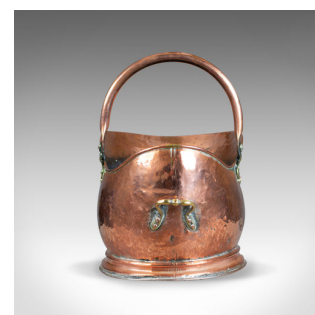

Antique Copper Coal Bin, Fireside, Scuttle Bucket, Percy Metal Works London 1929

DESCRIPTION

Our Stock # 18.5572

This is a vintage '20s copper coal scuttle, an English, fireside bucket by Percy Metal Works, London and dating to 1929.

- A pleasing mid-size fireside storage bin presented in good antique condition
- Of classic 'helmet' form and standing upon circular plinth base
- Suitable for coal, kindling or helpful when removing ash
- Benefiting from folding brass handle mounted on attractive shaped plates
- Stamped to the base 'Percy Metal Works London 1929'
- Of quality craftsmanship

An attractive and useful piece to be welcomed into any fireside location. Delivered ready for the home.

Search [London Fine for #18.5572](#) , or scan the QR code for more photos and details

DIMENSIONS

Max Width: 40cm (15.75")