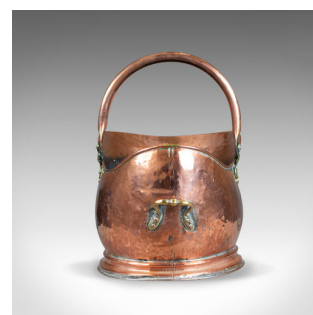

Antique Copper Coal Bin, Fireside, Scuttle Bucket, Percy Metal Works London 1929

DESCRIPTION

Our Stock # 18.5572

This is a vintage '20s copper coal scuttle, an English, fireside bucket by Percy Metal Works, London and dating to 1929.

- A pleasing mid-size fireside storage bin presented in good antique condition
- Of classic 'helmet' form and standing upon circular plinth base
- Suitable for coal, kindling or helpful when removing ash
- Benefiting from folding brass handle mounted on attractive shaped plates
- Stamped to the base 'Percy Metal Works London 1929'
- Of quality craftsmanship

An attractive and useful piece to be welcomed into any fireside location. Delivered ready for the home.

Search [London Fine for #18.5572](#) , or scan the QR code for more photos and details

DIMENSIONS

Max Width: 40cm (15.75")