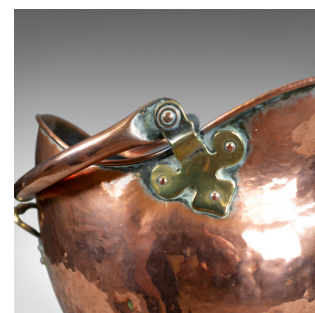

Antique Copper Coal Bin, Fireside, Scuttle Bucket, Percy Metal Works London 1929

DESCRIPTION

Our Stock # 18.5572

This is a vintage '20s copper coal scuttle, an English, fireside bucket by Percy Metal Works, London and dating to 1929.

- A pleasing mid-size fireside storage bin presented in good antique condition
- Of classic 'helmet' form and standing upon circular plinth base
- Suitable for coal, kindling or helpful when removing ash
- Benefiting from folding brass handle mounted on attractive shaped plates
- Stamped to the base 'Percy Metal Works London 1929'
- Of quality craftsmanship

An attractive and useful piece to be welcomed into any fireside location. Delivered ready for the home.

Search [London Fine for #18.5572](#) , or scan the QR code for more photos and details

DIMENSIONS

Max Width: 40cm (15.75")