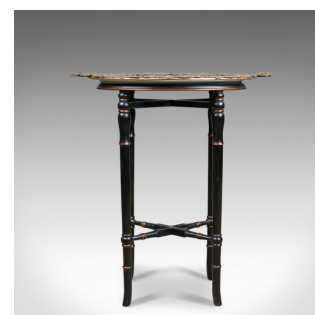

Vintage Butlers Tray Table, Italian, Mannerist Revival, Enamel, Ebonised C20th

**DESCRIPTION**

Our Stock # 18.5576

This is a vintage butler's tray table, an Italian, Mannerist revival, enamel tray on ebonised stand dating to the mid 20th century.

- In fine order with delightful colour and tone
- The enamel tray featuring a delightful Mannerist pastiche
- Framed in a bronzed border of fruiting vines
- Continuing into the generous shaped carry handles
- Standing upon a stable frame of tapering, circular section legs
- Ebonised with gold highlights and united by a fixed 'X' stretcher
- Tray locates into ovular frame for a stable surface
- Of quality craftsmanship in good order throughout

A super, vintage butler's tray with solid joints and construction. Delivered waxed, polished and ready for the home.

Search [London Fine for #18.5576](#) , or scan the QR code for more photos and details

**DIMENSIONS**

Max Width: 63cm (24.75")

Max Depth: 38cm (15")

Max Height: 70cm (27.5")