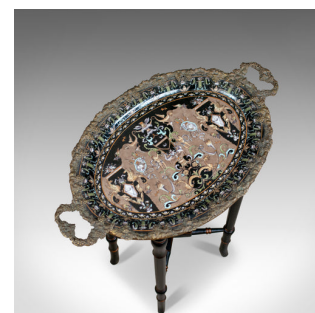

Vintage Butlers Tray Table, Italian, Mannerist Revival, Enamel, Ebonised C20th

**DESCRIPTION**

Our Stock # 18.5576

This is a vintage butler's tray table, an Italian, Mannerist revival, enamel tray on ebonised stand dating to the mid 20th century.

- In fine order with delightful colour and tone
- The enamel tray featuring a delightful Mannerist pastiche
- Framed in a bronzed border of fruiting vines
- Continuing into the generous shaped carry handles
- Standing upon a stable frame of tapering, circular section legs
- Ebonised with gold highlights and united by a fixed 'X' stretcher
- Tray locates into ovular frame for a stable surface
- Of quality craftsmanship in good order throughout

A super, vintage butler's tray with solid joints and construction. Delivered waxed, polished and ready for the home.

Search [London Fine for #18.5576](#) , or scan the QR code for more photos and details