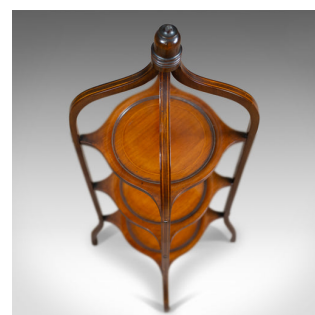

## Antique Cake Stand, English, Edwardian, Mahogany, Three Tier, Plate, Circa 1910

### DESCRIPTION

Our Stock # 18.5579

This is an antique cake stand, an English, Edwardian, mahogany, three tier plate stand dating to the early 20th century, circa 1910.

- Attractive three tier form with dome top
- Mahogany glows with a rich, russet hue in a wax polished finish
- Delineated with boxwood tram line string inlay
- Ball finial over sinuous dome top
- Offering three, tiered, plate stands
- Dished to locate plates and inlaid with string border
- Attractive, swept feet for added stability

A charming antique cake stand with solid joints and construction. Delivered waxed, polished and ready for the home.

Search [London Fine for #18.5579](#), or scan the QR code for more photos and details

### DIMENSIONS

Max Width: 31cm (12.25")

Max Depth: 31cm (12.25")

Max Height: 91.5cm (36")