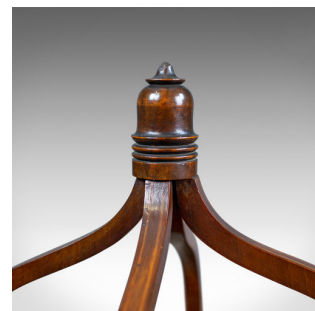

## Antique Cake Stand, English, Edwardian, Mahogany, Three Tier, Plate, Circa 1910

### DESCRIPTION

Our Stock # 18.5579

This is an antique cake stand, an English, Edwardian, mahogany, three tier plate stand dating to the early 20th century, circa 1910.

- Attractive three tier form with dome top
- Mahogany glows with a rich, russet hue in a wax polished finish
- Delineated with boxwood tram line string inlay
- Ball finial over sinuous dome top
- Offering three, tiered, plate stands
- Dished to locate plates and inlaid with string border
- Attractive, swept feet for added stability

A charming antique cake stand with solid joints and construction. Delivered waxed, polished and ready for the home.

Search [London Fine for #18.5579](#), or scan the QR code for more photos and details

### DIMENSIONS

Max Width: 31cm (12.25")

Max Depth: 31cm (12.25")

Max Height: 91.5cm (36")