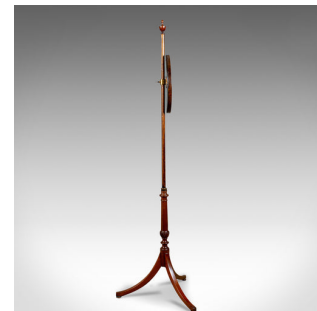

Antique Pole Screen, English, Regency, Fire Screen, Needlepoint Circa 1820

DESCRIPTION

Our Stock # 18.5583

This is an antique pole screen, an English, Regency fire screen with needlepoint panel dating to the early 19th century, circa 1820.

- Raised on a fine mahogany stand with good colour and grain interest
- Standing upon a tripod of beautifully swept legs over miniature bun feet
- Classical overtones to the turned and tapered pole
- Adjustable, circular needlepoint silk screen
- Well executed, depicting exotic birds in a tree
- The pole capped with a delightfully turned finial

A super example of an antique pole screen. Solid and stable, delivered waxed, polished and ready for the home.

Search [London Fine for #18.5583](#), or scan the QR code for more photos and details

DIMENSIONS

Max Width: 46cm (18")

Max Depth: 46cm (18")

Max Height: 139cm (54.75")

Screen Diameter: 28cm (11")