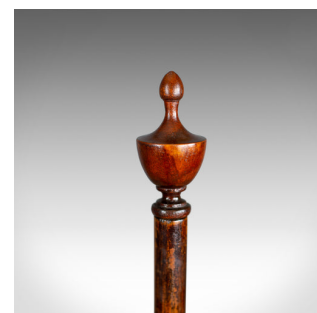

Antique Pole Screen, English, Regency, Fire Screen, Needlepoint Circa 1820

DESCRIPTION

Our Stock # 18.5583

This is an antique pole screen, an English, Regency fire screen with needlepoint panel dating to the early 19th century, circa 1820.

- Raised on a fine mahogany stand with good colour and grain interest
- Standing upon a tripod of beautifully swept legs over miniature bun feet
- Classical overtones to the turned and tapered pole
- Adjustable, circular needlepoint silk screen
- Well executed, depicting exotic birds in a tree
- The pole capped with a delightfully turned finial

A super example of an antique pole screen. Solid and stable, delivered waxed, polished and ready for the home.

Search [London Fine for #18.5583](#), or scan the QR code for more photos and details

DIMENSIONS