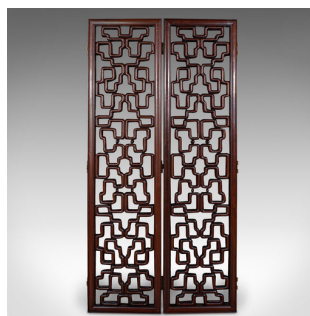

6' Tall Vintage Room Divider, Japanese, 4 Fold Screen, Mid Century, Circa 1950

DESCRIPTION

Our Stock # 24740

This is a tall vintage room divider. A Japanese, 4 fold screen, dating to the mid 20th century, circa 1950.

<li class="p1">Impressively robust and heavy at a weight of 37.2kg (82 lb)

<li class="p1">Four fold screen offering multiple orientations to suit any space

<li class="p1">Folding flat to a width of 6' which could be useful as a striking headboard

<li class="p1">Can be folded in half, or set as a three screen arrangement

<li class="p1">Each panel folding away upon quality brass hinges with two way motion

This is a striking vintage room divider, offering a substantial form and proportion and useful throughout the house. Solid joints and construction, delivered ready for the home.

Search [London Fine for #24740](#) , or scan the QR code for more photos and details

DIMENSIONS

Max Width: 46.5cm (18.25")

Max Depth: 13cm (5")

Max Height: 183cm (72")

Extended Width: 185.5cm (73")

Extended Depth: 3cm (1.25")