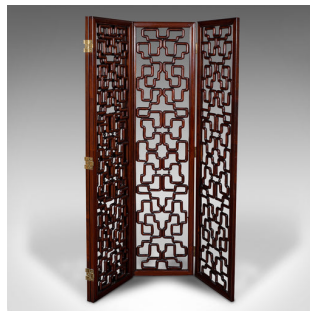

6' Tall Vintage Room Divider, Japanese, 4 Fold Screen, Mid Century, Circa 1950

DESCRIPTION

Our Stock # 24740

This is a tall vintage room divider. A Japanese, 4 fold screen, dating to the mid 20th century, circa 1950.

<li class="p1">Impressively robust and heavy at a weight of 37.2kg (82 lb)

<li class="p1">Four fold screen offering multiple orientations to suit any space

<li class="p1">Folding flat to a width of 6' which could be useful as a striking headboard

<li class="p1">Can be folded in half, or set as a three screen arrangement

<li class="p1">Each panel folding away upon quality brass hinges with two way motion

This is a striking vintage room divider, offering a substantial form and proportion and useful throughout the house. Solid joints and construction, delivered ready for the home.

Search [London Fine for #24740](#) , or scan the QR code for more photos and details

DIMENSIONS

Max Width: 46.5cm (18.25")

Max Depth: 13cm (5")

Max Height: 183cm (72")

Extended Width: 185.5cm (73")

Extended Depth: 3cm (1.25")