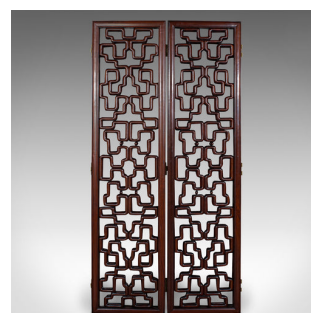

## 6' Tall Vintage Room Divider, Japanese, 4 Fold Screen, Mid Century, Circa 1950

### DESCRIPTION

Our Stock # 24740

This is a tall vintage room divider. A Japanese, 4 fold screen, dating to the mid 20th century, circa 1950.

- <li class="p1">Usefully articulated screen with superb decorative appeal
- 

- <li class="p1">Four fold screen offering multiple orientations to suit any space
- 

This is a striking vintage room divider, offering a substantial form and proportion and useful throughout the house. Solid joints and construction, delivered ready for the home.

### DIMENSIONS

- Max Width: 46.5cm (18.25")
- Max Depth: 13cm (5")
- Max Height: 183cm (72")
- Extended Width: 185.5cm (73")
- Extended Depth: 3cm (1.25")
- Extended Height: 183cm (72")