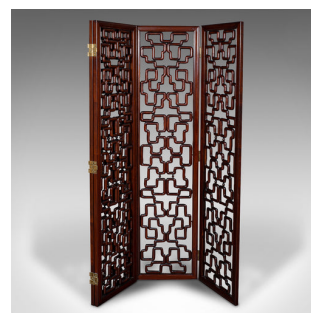

## 6' Tall Vintage Room Divider, Japanese, 4 Fold Screen, Mid Century, Circa 1950

### DESCRIPTION

Our Stock # 24740

This is a tall vintage room divider. A Japanese, 4 fold screen, dating to the mid 20th century, circa 1950.

- <li class="p1">Usefully articulated screen with superb decorative appeal
- 

- <li class="p1">Four fold screen offering multiple orientations to suit any space
- 

This is a striking vintage room divider, offering a substantial form and proportion and useful throughout the house. Solid joints and construction, delivered ready for the home.

### DIMENSIONS

- Max Width: 46.5cm (18.25")
- Max Depth: 13cm (5")
- Max Height: 183cm (72")
- Extended Width: 185.5cm (73")
- Extended Depth: 3cm (1.25")
- Extended Height: 183cm (72")