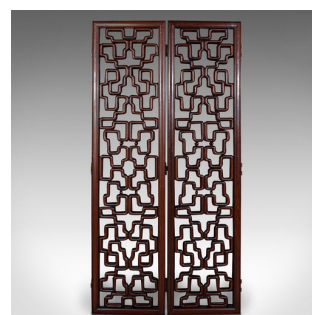

6' Tall Vintage Room Divider, Japanese, 4 Fold Screen, Mid Century, Circa 1950

DESCRIPTION

Our Stock # 24740

This is a tall vintage room divider. A Japanese, 4 fold screen, dating to the mid 20th century, circa 1950.

- Usefully articulated screen with superb decorative appeal
- Displays a desirable aged patina and in good order
- Select stocks present deep russet hues and fine grain interest
- Impressively robust and heavy at a weight of 37.2kg (82 lb)

- Four fold screen offering multiple orientations to suit any space
- Folding flat to a width of 6' which could be useful as a striking headboard
- Can be folded in half, or set as a three screen arrangement
- Each panel folding away upon quality brass hinges with two way motion

This is a striking vintage room divider, offering a substantial form and proportion and useful throughout the house. Solid joints and construction, delivered ready for the home.

Search [London Fine for #24740](#) , or scan the QR code for more photos and details