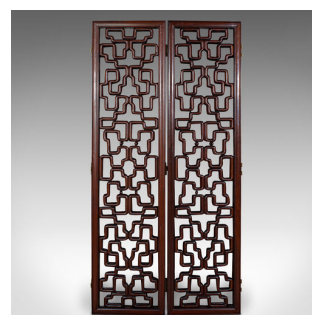

6' Tall Vintage Room Divider, Japanese, 4 Fold Screen, Mid Century, Circa 1950

DESCRIPTION

Our Stock # 24740

This is a tall vintage room divider. A Japanese, 4 fold screen, dating to the mid 20th century, circa 1950.

<li class="p1">Impressively robust and heavy at a weight of 37.2kg (82 lb)

<li class="p1">Four fold screen offering multiple orientations to suit any space

<li class="p1">Folding flat to a width of 6' which could be useful as a striking headboard

<li class="p1">Can be folded in half, or set as a three screen arrangement

<li class="p1">Each panel folding away upon quality brass hinges with two way motion

This is a striking vintage room divider, offering a substantial form and proportion and useful throughout the house. Solid joints and construction, delivered ready for the home.

Search [London Fine for #24740](#) , or scan the QR code for more photos and details

DIMENSIONS

Max Width: 46.5cm (18.25")

Max Depth: 13cm (5")

Max Height: 183cm (72")

Extended Width: 185.5cm (73")

Extended Depth: 3cm (1.25")