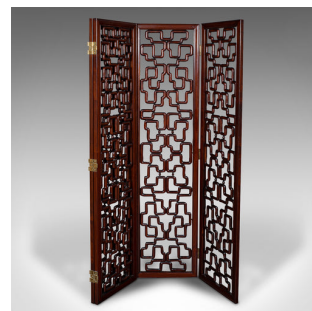

6' Tall Vintage Room Divider, Japanese, 4 Fold Screen, Mid Century, Circa 1950

DESCRIPTION

Our Stock # 24740

This is a tall vintage room divider. A Japanese, 4 fold screen, dating to the mid 20th century, circa 1950.

<li class="p1">Usefully articulated screen with superb decorative appeal

<li class="p1">Displays a desirable aged patina and in good order

<li class="p1">Select stocks present deep russet hues and fine grain interest

<li class="p1">Impressively robust and heavy at a weight of 37.2kg (82 lb)

<li class="p1">Four fold screen offering multiple orientations to suit any space

<li class="p1">Folding flat to a width of 6' which could be useful as a striking headboard

<li class="p1">Can be folded in half, or set as a three screen arrangement

<li class="p1">Each panel folding away upon quality brass hinges with two way motion

This is a striking vintage room divider, offering a substantial form and proportion and useful throughout the house. Solid joints and construction, delivered ready for the home.