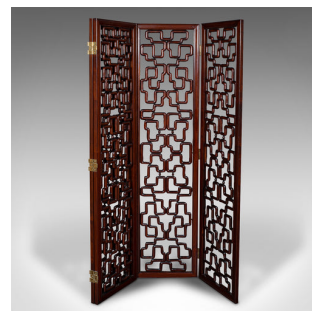

6' Tall Vintage Room Divider, Japanese, 4 Fold Screen, Mid Century, Circa 1950

DESCRIPTION

Our Stock # 24740

This is a tall vintage room divider. A Japanese, 4 fold screen, dating to the mid 20th century, circa 1950.

- Usefully articulated screen with superb decorative appeal
- Displays a desirable aged patina and in good order
- Select stocks present deep russet hues and fine grain interest
- Impressively robust and heavy at a weight of 37.2kg (82 lb)

- Four fold screen offering multiple orientations to suit any space
- Folding flat to a width of 6' which could be useful as a striking headboard
- Can be folded in half, or set as a three screen arrangement
- Each panel folding away upon quality brass hinges with two way motion

This is a striking vintage room divider, offering a substantial form and proportion and useful throughout the house. Solid joints and construction, delivered ready for the home.

Search [London Fine for #24740](#) , or scan the QR code for more photos and details