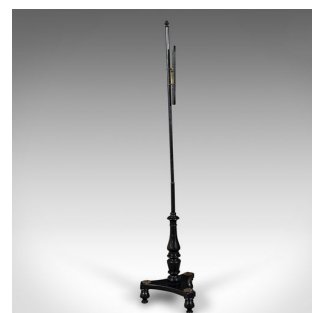

Antique Fireside Pole Screen, English, Height Adjustable, Aesthetic, Victorian

DESCRIPTION

Our Stock # 24681

This is an antique fireside pole screen. An English, ebonised mahogany and papier-mâché height adjustable heat reflector, dating to the Aesthetic period, circa 1880.

- <li class="p1">Charmingly decorative screen, with a delightfully dark appearance

- <li class="p1">Displays a desirable aged patina, in good original order

- <li class="p1">Ebonised frame presents lustrous black tonality throughout

- <li class="p1">Papier-mâché screen adjusts in height through 83cm (32.75")

- <li class="p1">Redolent of Georgian art, the screen hosts a pleasing landscape with country home

- <li class="p1">Riser released by a fascinating pincer clasp for ease of adjustment

- <li class="p1">Turned collar to the lower support, above the tripartite plinth base

- <li class="p1">Dressed with foliate ormolu mounts and standing upon bun feet

This is an attractive antique fireside pole screen, with a pleasingly tasteful finish. Delivered ready for the home.