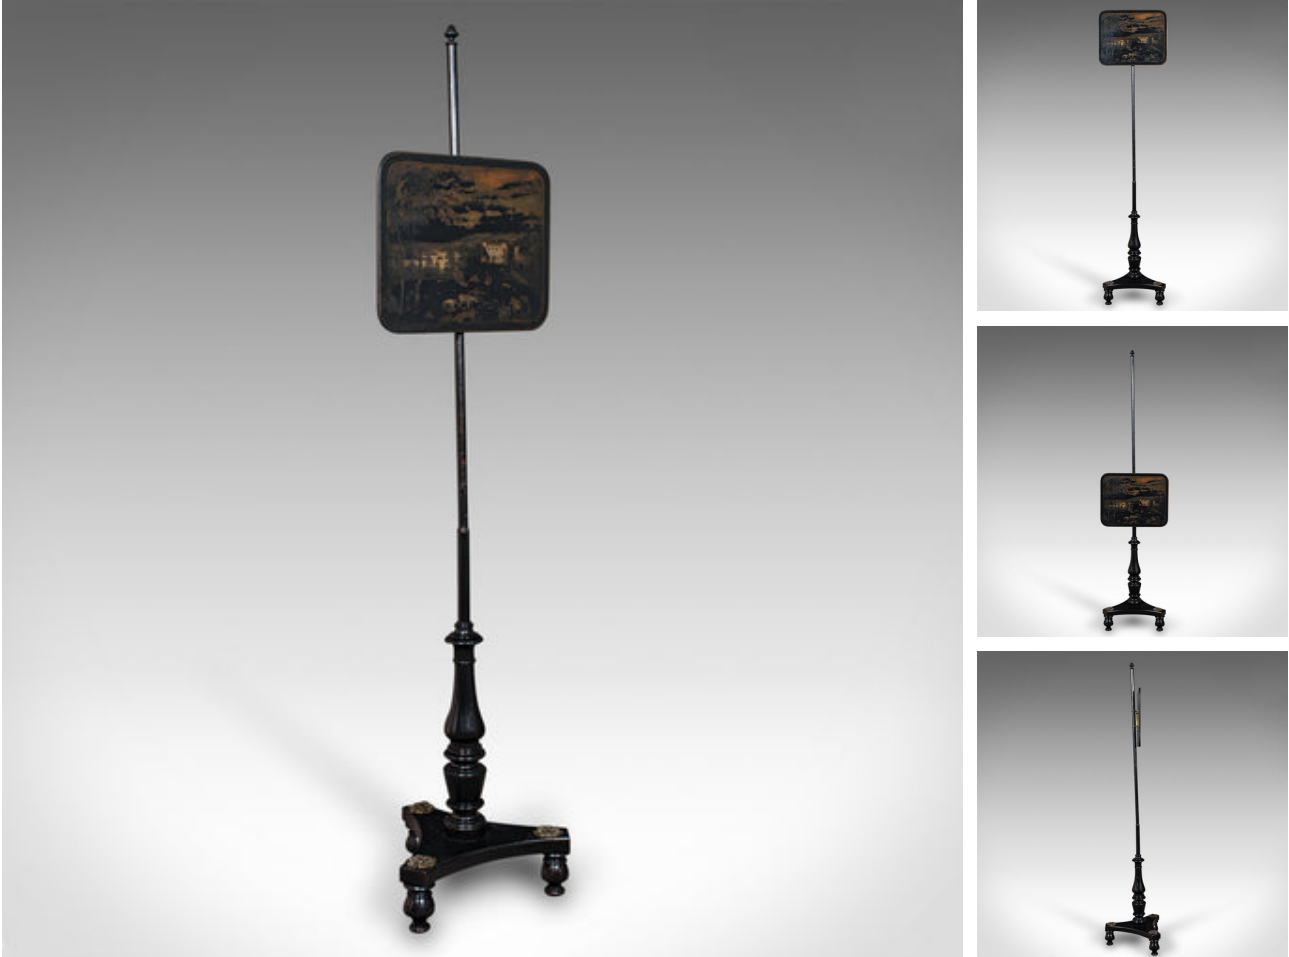

Antique Fireside Pole Screen, English, Height Adjustable, Aesthetic, Victorian

DESCRIPTION

Our Stock # 24681

This is an antique fireside pole screen. An English, ebonised mahogany and papier-mâché height adjustable heat reflector, dating to the Aesthetic period, circa 1880.

- <li class="p1">Charmingly decorative screen, with a delightfully dark appearance
- <li class="p1">Displays a desirable aged patina, in good original order
- <li class="p1">Ebonised frame presents lustrous black tonality throughout
- <li class="p1">Papier-mâché screen adjusts in height through 83cm (32.75")

<li class="p1">Redolent of Georgian art, the screen hosts a pleasing landscape with country home

<li class="p1">Riser released by a fascinating pincer clasp for ease of adjustment

<li class="p1">Turned collar to the lower support, above the tripartite plinth base

<li class="p1">Dressed with foliate ormolu mounts and standing upon bun feet

This is an attractive antique fireside pole screen, with a pleasingly tasteful finish. Delivered ready for the home.

Search [London Fine for #24681](#) , or scan the QR code for more photos and details