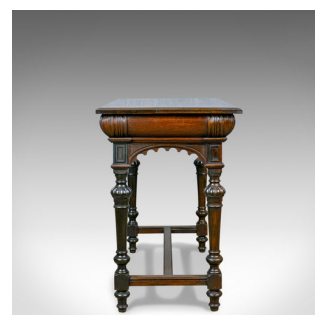

Antique Console Table, Irish, Oak, Side, Carved, Late 19th Century, Circa 1880

DESCRIPTION

Our Stock # 18.5530

This is an antique console table, an Irish, oak, side table with carved decoration dating to the late 19th century, circa 1880.

- A handsome console table displaying good, deep colour and grain interest
- The top displays well over curved frieze with carved detail to the corners
- A pair of dovetailed frieze drawers slide smoothly
- Dressed with the original, quality, pendant, drop handles
- An arced, shaped apron extends to all sides
- The front and back descending to carved lozenges
- Raised on beautifully turned legs, gadrooned caps over tapered barrels
- The legs united by a subtly moulded 'H' stretcher
- Standing upon turned feet

A magnificent piece presented with solid joints and construction. Delivered waxed, polished and ready for the home.

Search [London Fine for #18.5530](#), or scan the QR code for more photos and details

DIMENSIONS

Max Width: 96cm (37.75")

Max Depth: 53cm (20.75")

Max Height: 77cm (30.25")