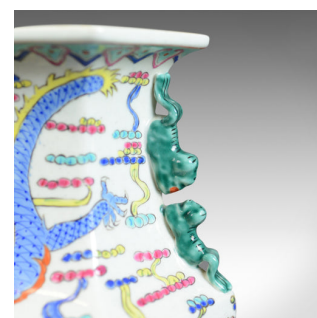

Mid 20th Century, Chinese, Hexagonal, Baluster Vase, Oriental Ceramic Urn

**DESCRIPTION**

Our Stock # 18.5551

This is a mid-century Chinese hexagonal baluster vase, a 20th century, oriental ceramic urn.

- Imposing quality ceramic vase
- Profusely decorated from neck to base
- Free from any damage or marks, unmarked base
- Opposing red and blue dragons on a white ground
- Dotted with beads, flowers and berries with fish at the foot
- A pair of double mythical beast appliqué handles

Sure to brighten any space, delivered ready for display.

Search [London Fine for #18.5551](#) , or scan the QR code for more photos and details

**DIMENSIONS**

Max Width: 20.25cm (8")

Max Depth: 20.25cm (8")

Max Height: 43cm (17")