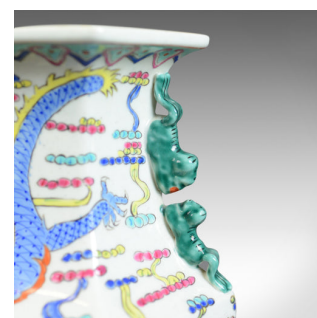

Mid 20th Century, Chinese, Hexagonal, Baluster Vase, Oriental Ceramic Urn

**DESCRIPTION**

Our Stock # 18.5551

This is a mid-century Chinese hexagonal baluster vase, a 20th century, oriental ceramic urn.

- Imposing quality ceramic vase
- Profusely decorated from neck to base
- Free from any damage or marks, unmarked base
- Opposing red and blue dragons on a white ground
- Dotted with beads, flowers and berries with fish at the foot
- A pair of double mythical beast appliqué handles

Sure to brighten any space, delivered ready for display.

Search [London Fine for #18.5551](#) , or scan the QR code for more photos and details

**DIMENSIONS**

Max Width: 20.25cm (8")

Max Depth: 20.25cm (8")

Max Height: 43cm (17")