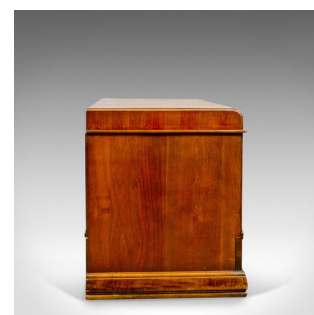

Vintage '30's Canadian Cedar Storage Trunk, Blanket Chest, Art Deco Period

DESCRIPTION

Our Stock #18.5560

This is a Vintage '30's Canadian cedar storage trunk, a blanket chest dating to the Art Deco period of the early 20th century.

- Displaying fine grain detail to the cedar
- Good colour in a wax polished finish
- Art Deco influence with a desirable aged patina
- Dentil detail to the lower, shaped plinth base
- Attractive rounded front edge to the top
- A blind, lower drawer offering useful storage space
- A button catch releases the lid, lock present, key absent
- Lid holds on quality brass stay and offers clean, lined storage within

A splendid vintage '30's Canadian cedar storage trunk. Solid joints and construction, delivered waxed, polished and ready for the home.

Search [London Fine for #18.5560](#), or scan the QR code for more photos and details

DIMENSIONS

Max Width: 107cm (42.25")

Max Depth: 49cm (19.25")

Max Height: 57cm (22.5")