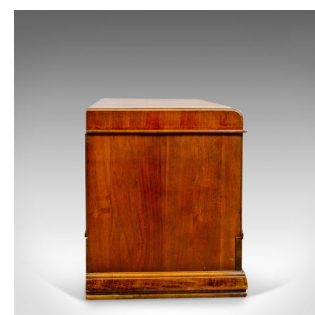

Vintage '30's Canadian Cedar Storage Trunk, Blanket Chest, Art Deco Period

DESCRIPTION

Our Stock #18.5560

This is a Vintage '30's Canadian cedar storage trunk, a blanket chest dating to the Art Deco period of the early 20th century.

- Displaying fine grain detail to the cedar
- Good colour in a wax polished finish
- Art Deco influence with a desirable aged patina
- Dentil detail to the lower, shaped plinth base
- Attractive rounded front edge to the top
- A blind, lower drawer offering useful storage space
- A button catch releases the lid, lock present, key absent
- Lid holds on quality brass stay and offers clean, lined storage within

A splendid vintage '30's Canadian cedar storage trunk. Solid joints and construction, delivered waxed, polished and ready for the home.

Search [London Fine for #18.5560](#), or scan the QR code for more photos and details

DIMENSIONS

Max Width: 107cm (42.25")

Max Depth: 49cm (19.25")

Max Height: 57cm (22.5")