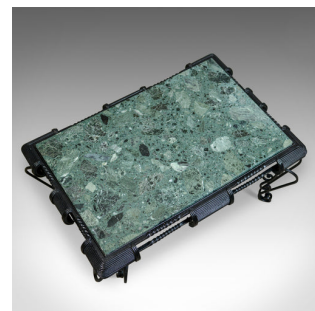

## Vintage Marble Coffee Table, Italian, Iron Frame, Low, Late 20th Century

**DESCRIPTION**

Our Stock # 18.5594

This is a vintage marble coffee table, an Italian iron framed, low table dating to the late 20th century.

- Attractive polished Italian marble top
- In cool, pale green tones flecked with complimentary shades
- Set within an hand finished iron frame
- Open frame design with twist rod detail
- Accentuated cabriole legs raised on scrolled toes

An appealing vintage marble coffee table. Solid joints and construction, delivered waxed, polished and ready for the home.

Search [London Fine for #18.5594](#) , or scan the QR code for more photos and details

**DIMENSIONS**

Max Width: 90cm (35.5")

Max Depth: 63.5cm (25")

Max Height: 41cm (16.25")