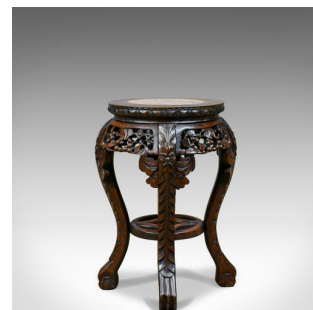

Antique Side Table, Carved, Chinese, Stand, Teak, Marble, Circa 1900

DESCRIPTION

Our Stock # 18.5607

This is an antique side table, a carved Chinese stand in teak and marble, dating to the early 20th century, circa 1900.

- Quality teak displaying good colour and a desirable aged patina
- Profusely carved with a dark, wax, polished finish
- Classic oriental styling in good proportion
- Useful size for both display or as a sofa companion
- Circular top inset with attractive blush marble panel
- Pinched above a pierced frieze of carved berries and foliate interest
- The cabriole legs carved with foliate and stylised rosette detail
- United by a pierced lower tier stretcher and standing upon paw feet

A well executed table of interest. Solid joints and construction, delivered waxed, polished and ready for the home.

Search [London Fine for #18.5607](#), or scan the QR code for more photos and details

DIMENSIONS

Max Width: 33cm (13")

Max Depth: 33cm (13")

Max Height: 45.75cm (18")