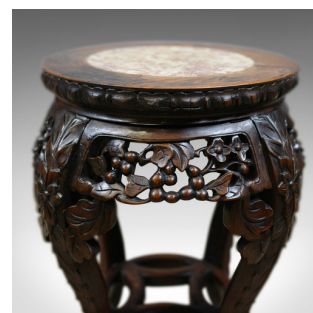

Antique Side Table, Carved, Chinese, Stand, Teak, Marble, Circa 1900

DESCRIPTION

Our Stock # 18.5607

This is an antique side table, a carved Chinese stand in teak and marble, dating to the early 20th century, circa 1900.

- Quality teak displaying good colour and a desirable aged patina
- Profusely carved with a dark, wax, polished finish
- Classic oriental styling in good proportion
- Useful size for both display or as a sofa companion
- Circular top inset with attractive blush marble panel
- Pinched above a pierced frieze of carved berries and foliate interest
- The cabriole legs carved with foliate and stylised rosette detail
- United by a pierced lower tier stretcher and standing upon paw feet

A well executed table of interest. Solid joints and construction, delivered waxed, polished and ready for the home.

Search [London Fine for #18.5607](#), or scan the QR code for more photos and details

DIMENSIONS

Max Width: 33cm (13")

Max Depth: 33cm (13")

Max Height: 45.75cm (18")