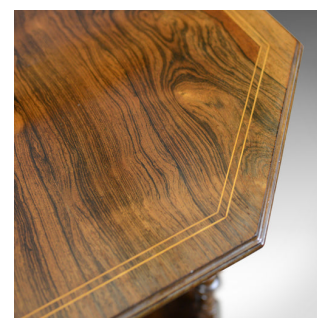

## Antique Side Table, English, Victorian, Rosewood, Occasional, Circa 1890

### DESCRIPTION

Our Stock # 18.5608

This is an antique side table, an English, Victorian, rosewood occasional table dating to the late 19th century, circa 1890.

- Superior craftsmanship and stocks
- The rosewood displaying delightful grain interest
- Superb colour with a desirable aged patina
- The octagonal top framed with inlaid boxwood tram stringing
- Moulded edge detail over bracketed frieze
- Classical styling to the ring turned legs
- Lower spindled gallery offers useful display or storage area
- Elegantly raised on tapering, swept legs
- Of good proportion

A very fine antique table demonstrating exceptional craftsmanship using top grade timbers. Solid joints and construction. Delivered waxed, polished and ready for the home.

Search [London Fine for #18.5608](#) , or scan the QR code for more photos and details

### DIMENSIONS

Max Width: 55.75cm (22")

Max Depth: 55.75cm (22")

Max Height: 69cm (27.25")