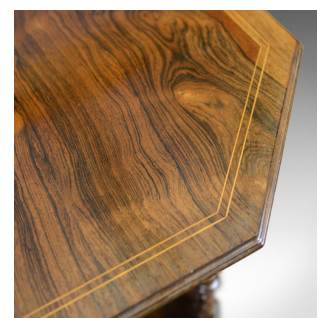

Antique Side Table, English, Victorian, Rosewood, Occasional, Circa 1890

DESCRIPTION

Our Stock # 18.5608

This is an antique side table, an English, Victorian, rosewood occasional table dating to the late 19th century, circa 1890.

- Superior craftsmanship and stocks
- The rosewood displaying delightful grain interest
- Superb colour with a desirable aged patina
- The octagonal top framed with inlaid boxwood tram stringing
- Moulded edge detail over bracketed frieze
- Classical styling to the ring turned legs
- Lower spindled gallery offers useful display or storage area
- Elegantly raised on tapering, swept legs
- Of good proportion

A very fine antique table demonstrating exceptional craftsmanship using top grade timbers. Solid joints and construction. Delivered waxed, polished and ready for the home.

Search [London Fine for #18.5608](#) , or scan the QR code for more photos and details