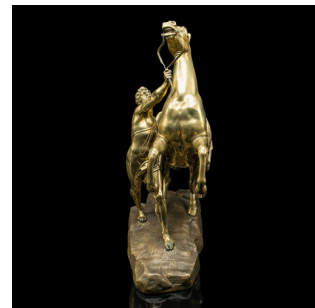

Large Antique Marly Horse Figure, French, Equine Statue, Bronze, Victorian, 1880

DESCRIPTION

Our Stock # 24737

This is a large antique Marly horse figure. A French, bronze and brass equine statue in the manner of Guillaume Coustou (1677-1746), dating to the late Victorian period, circa 1880.

Excellent representation of the famous Marly horse - on display in the Louvre

Displaying a desirable aged patina and in good order throughout

Appreciably heavy bronze and brass present fine golden tonality

Substantial weight in the hand at 13.36kg (29.45 lb)

Magnificent horse rearing up, as its groom struggles to contain its inherent power

The majesty of the horse resplendent with a sense of dynamism

Defined, muscular haunches beneath detailed horse tack

Further embellished with flowing manes and swishing tails

Search [London Fine for #24737](#) , or scan the QR code for more photos and details

DIMENSIONS

Max Width: 20.5cm (8")

Max Depth: 47cm (18.5")

Max Height: 49.5cm (19.5")