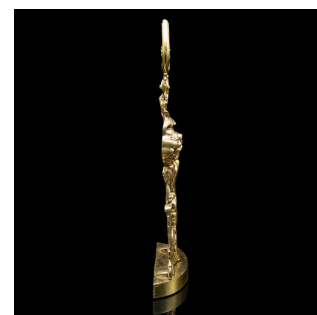

Antique Putto Doorstop, English, Brass, Cherub, Door Keeper, Victorian, C.1900

DESCRIPTION

Our Stock # 24823

This is an antique putto doorstop. An English, heavy brass cherub door keeper, dating to the late Victorian period, circa.

- <li class="p1">Hold back your door with this delightful cherub chap
- <li class="p1">Displays a desirable aged patina and in good order
- <li class="p1">Quality brass presents superb golden tonality
- <li class="p1">Striking putto figure, with scrolled handle and demi-lune base
- <li class="p1">Maker's mark to base for Peerage, England and pattern number
- <li class="p1">Substantial weight in the hand of 4.36kg (9.61 lb)

This is a wonderful antique putto doorstop, with a delightfully bright appearance and superb weight. Delivered ready for the home.

Search [London Fine for #24823](#) , or scan the QR code for more photos and details