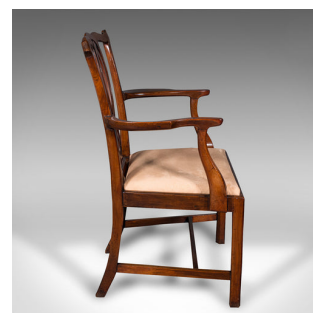

Antique Drawing Room Elbow Chair, English, Carver, Chippendale Taste, Georgian

DESCRIPTION

Our Stock # 24829

This is an antique drawing room elbow chair. An English, mahogany carver in Chippendale taste, dating to the Georgian period, circa 1800.

- <li class="p1">Endearing Chippendale taste with pleasing colour and craftsmanship
-

<li class="p1">Striking back rest with ribbon back splat and pronounced 'Chippendale Ears'

<li class="p1">Serpentine arms accentuated with recessed spade forms

<li class="p1">Arms suspended upon attractive swept supports

<li class="p1">Traditionally stuffed cushion sits at a comfortable height of 48cm (19")

<li class="p1">Drop-in seat finished in a tasteful cream coloured suede, in superb order

Search [London Fine for #24829](#) , or scan the QR code for more photos and details

DIMENSIONS

Max Width: 62.5cm (24.5")

Max Depth: 55cm (21.75")

Max Height: 98cm (38.5")

Seat Width: 48cm (19")

Seat Depth: 43.5cm (17.25")