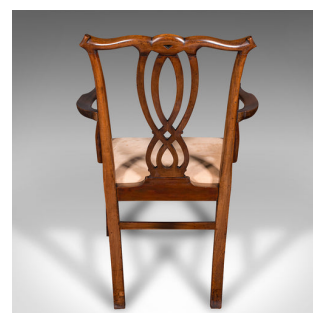

## Antique Drawing Room Elbow Chair, English, Carver, Chippendale Taste, Georgian

### DESCRIPTION

Our Stock # 24829

This is an antique drawing room elbow chair. An English, mahogany carver in Chippendale taste, dating to the Georgian period, circa 1800.

- <li class="p1">Endearing Chippendale taste with pleasing colour and craftsmanship
- 

<li class="p1">Striking back rest with ribbon back splat and pronounced 'Chippendale Ears'

<li class="p1">Serpentine arms accentuated with recessed spade forms

<li class="p1">Arms suspended upon attractive swept supports

<li class="p1">Traditionally stuffed cushion sits at a comfortable height of 48cm (19")

<li class="p1">Drop-in seat finished in a tasteful cream coloured suede, in superb order

Search [London Fine for #24829](#) , or scan the QR code for more photos and details