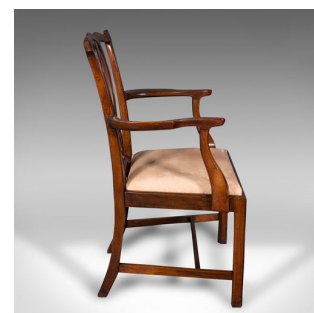

Antique Drawing Room Elbow Chair, English, Carver, Chippendale Taste, Georgian

DESCRIPTION

Our Stock # 24829

This is an antique drawing room elbow chair. An English, mahogany carver in Chippendale taste, dating to the Georgian period, circa 1800.

- <li class="p1">Endearing Chippendale taste with pleasing colour and craftsmanship
-

<li class="p1">Striking back rest with ribbon back splat and pronounced 'Chippendale Ears'

<li class="p1">Serpentine arms accentuated with recessed spade forms

<li class="p1">Arms suspended upon attractive swept supports

<li class="p1">Traditionally stuffed cushion sits at a comfortable height of 48cm (19")

<li class="p1">Drop-in seat finished in a tasteful cream coloured suede, in superb order

Search [London Fine for #24829](#) , or scan the QR code for more photos and details

DIMENSIONS

Max Width: 62.5cm (24.5")

Max Depth: 55cm (21.75")

Max Height: 98cm (38.5")

Seat Width: 48cm (19")

Seat Depth: 43.5cm (17.25")