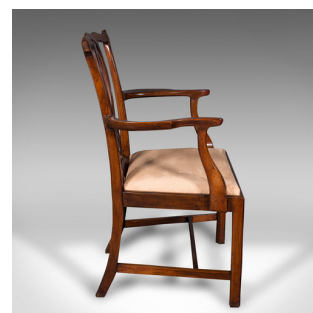

## Antique Drawing Room Elbow Chair, English, Carver, Chippendale Taste, Georgian

### DESCRIPTION

Our Stock # 24829

This is an antique drawing room elbow chair. An English, mahogany carver in Chippendale taste, dating to the Georgian period, circa 1800.

- <li class="p1">Endearing Chippendale taste with pleasing colour and craftsmanship
- 

<li class="p1">Striking back rest with ribbon back splat and pronounced 'Chippendale Ears'

<li class="p1">Serpentine arms accentuated with recessed spade forms

<li class="p1">Arms suspended upon attractive swept supports

<li class="p1">Traditionally stuffed cushion sits at a comfortable height of 48cm (19")

<li class="p1">Drop-in seat finished in a tasteful cream coloured suede, in superb order

Search [London Fine for #24829](#) , or scan the QR code for more photos and details