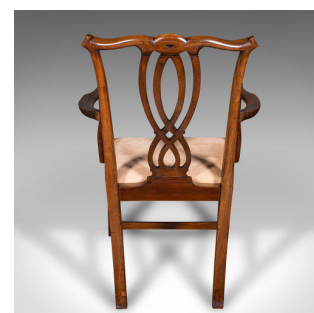

Antique Drawing Room Elbow Chair, English, Carver, Chippendale Taste, Georgian

DESCRIPTION

Our Stock # 24829

This is an antique drawing room elbow chair. An English, mahogany carver in Chippendale taste, dating to the Georgian period, circa 1800.

- <li class="p1">Endearing Chippendale taste with pleasing colour and craftsmanship
-

<li class="p1">Striking back rest with ribbon back splat and pronounced 'Chippendale Ears'

<li class="p1">Serpentine arms accentuated with recessed spade forms

<li class="p1">Arms suspended upon attractive swept supports

<li class="p1">Traditionally stuffed cushion sits at a comfortable height of 48cm (19")

<li class="p1">Drop-in seat finished in a tasteful cream coloured suede, in superb order

Search [London Fine for #24829](#) , or scan the QR code for more photos and details

DIMENSIONS

Max Width: 62.5cm (24.5")

Max Depth: 55cm (21.75")

Max Height: 98cm (38.5")

Seat Width: 48cm (19")

Seat Depth: 43.5cm (17.25")