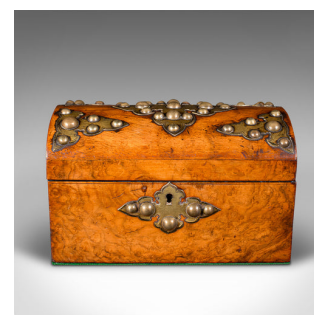

Antique Dome Top Tea Caddy, English, Burr Walnut, Box, Gothic Taste, Victorian

**DESCRIPTION**

Our Stock # 24816  
This is an antique dome top tea caddy. An English, burr walnut and brass capped loose leaf box, dating to the late Victorian period, circa 1880.

- <li class="p1">Wonderful Gothic revival finish to this appealing caddy
- <li class="p1">Displays a desirable aged patina and in good original order
- <li class="p1">Superb burr walnut presents fine grain interest throughout
- <li class="p1">Rich caramel hues dance across the dome top form

- <li class="p1">Adorned with striking brass caps, with prominent lobe detail
- <li class="p1">Dressed with a shaped lock escutcheon to the fascia – key absent
- <li class="p1">Opens to reveal a pair of lidded segments, the interior lined with silver foil paper
- <li class="p1">Charming pair of tea serving spoons complete the set

This is a fine antique dome top tea caddy, with striking colour and appealing Gothic overtones. Delivered ready for the home.

Search [London Fine for #24816](#) , or scan the QR code for more photos and details