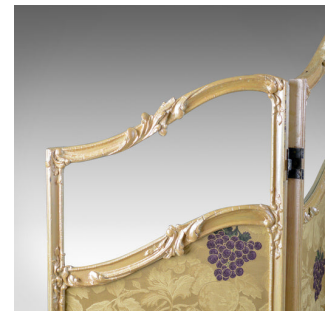

French Antique Folding Screen, Giltwood, Needlepoint, Room Divider, Circa 1890

DESCRIPTION

Our Stock # 18.5616

This is a French antique folding screen, a giltwood and needlepoint room divider, or photographer's prop, dating to the late 19th century, circa 1890.

- Attractive, four fold, graduated screen, often referred to as 'Waterfall'
- In fine order and of quality craftsmanship
- Quality bi-fold hinges allowing multiple configurations
- The serpentine crest rails descend in sinuous form
- Shaped, glazed upper panels over needlepoint lower panels
- The tapestry of fruiting vines on a golden ground

Superb quality antique folding screen, a room divider or photographer's prop with solid joints and construction. Ready for the home.

Search [London Fine for #18.5616](#), or scan the QR code for more photos and details

DIMENSIONS

Min Height: 144cm (56.75")

Max Height: 193cm (76")

Each Panel:

Max Width: 48cm (19")

Max Depth: 3cm (1.25")