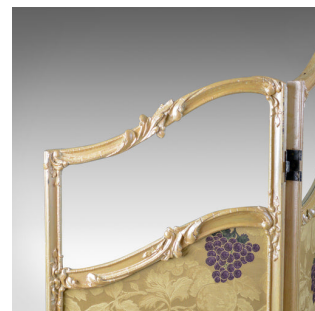

French Antique Folding Screen, Giltwood, Needlepoint, Room Divider, Circa 1890

DESCRIPTION

Our Stock # 18.5616

This is a French antique folding screen, a giltwood and needlepoint room divider, or photographer's prop, dating to the late 19th century, circa 1890.

- Attractive, four fold, graduated screen, often referred to as 'Waterfall'
- In fine order and of quality craftsmanship
- Quality bi-fold hinges allowing multiple configurations
- The serpentine crest rails descend in sinuous form
- Shaped, glazed upper panels over needlepoint lower panels
- The tapestry of fruiting vines on a golden ground

Superb quality antique folding screen, a room divider or photographer's prop with solid joints and construction. Ready for the home.

Search [London Fine for #18.5616](#), or scan the QR code for more photos and details